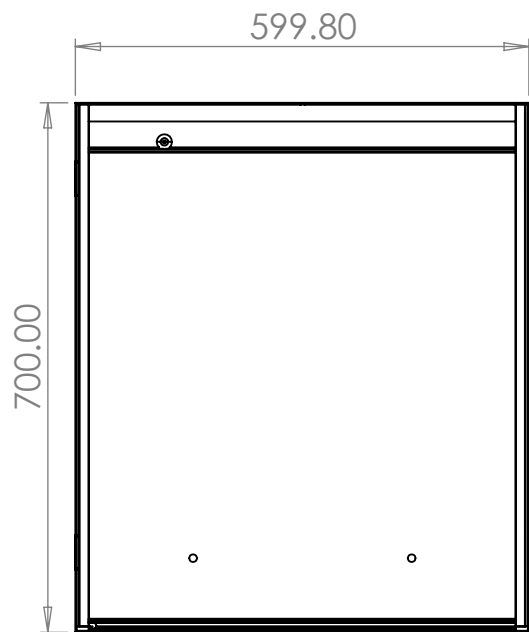

## EXOS 60 - 600mm x 700mm

Illuminated cabinet

# EXOS 60 - 600mm x 700mm

Illuminated cabinet

Bottom

Sensor

**REVISION:**