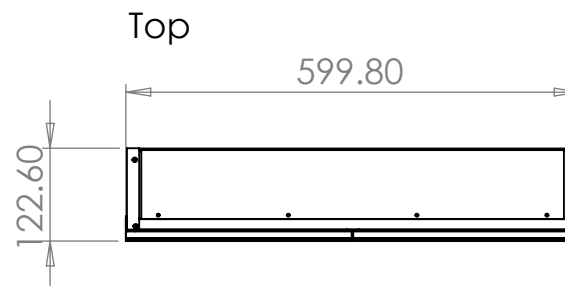

## EXOS 60 - 600mm x 700mm

Illuminated cabinet

# EXOS 60 - 600mm x 700mm

Illuminated cabinet

Bottom

Sensor

**REVISION:**