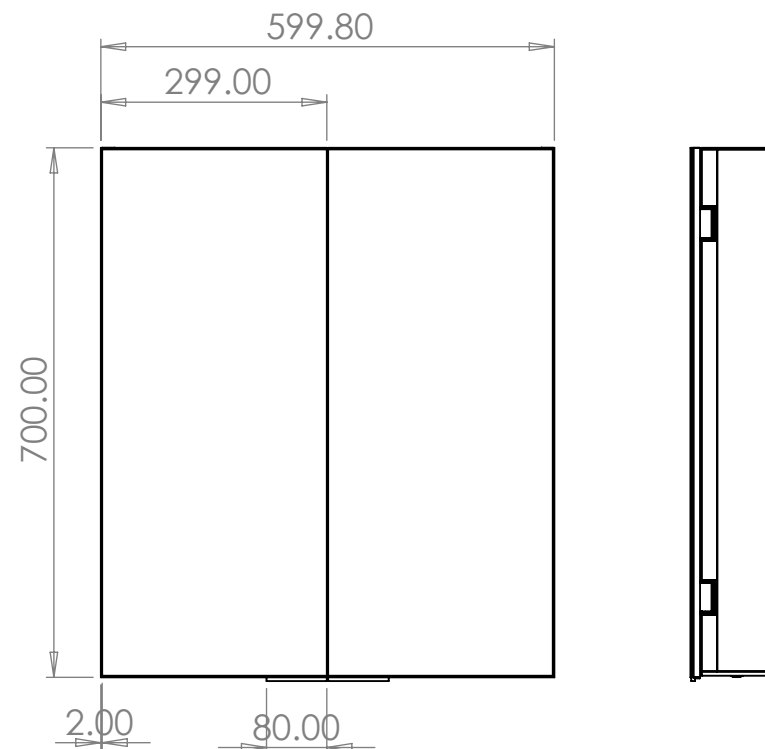

## EXOS 60 - 600mm x 700mm

Illuminated cabinet

# EXOS 60 - 600mm x 700mm

Illuminated cabinet

Bottom

Sensor

**REVISION:**