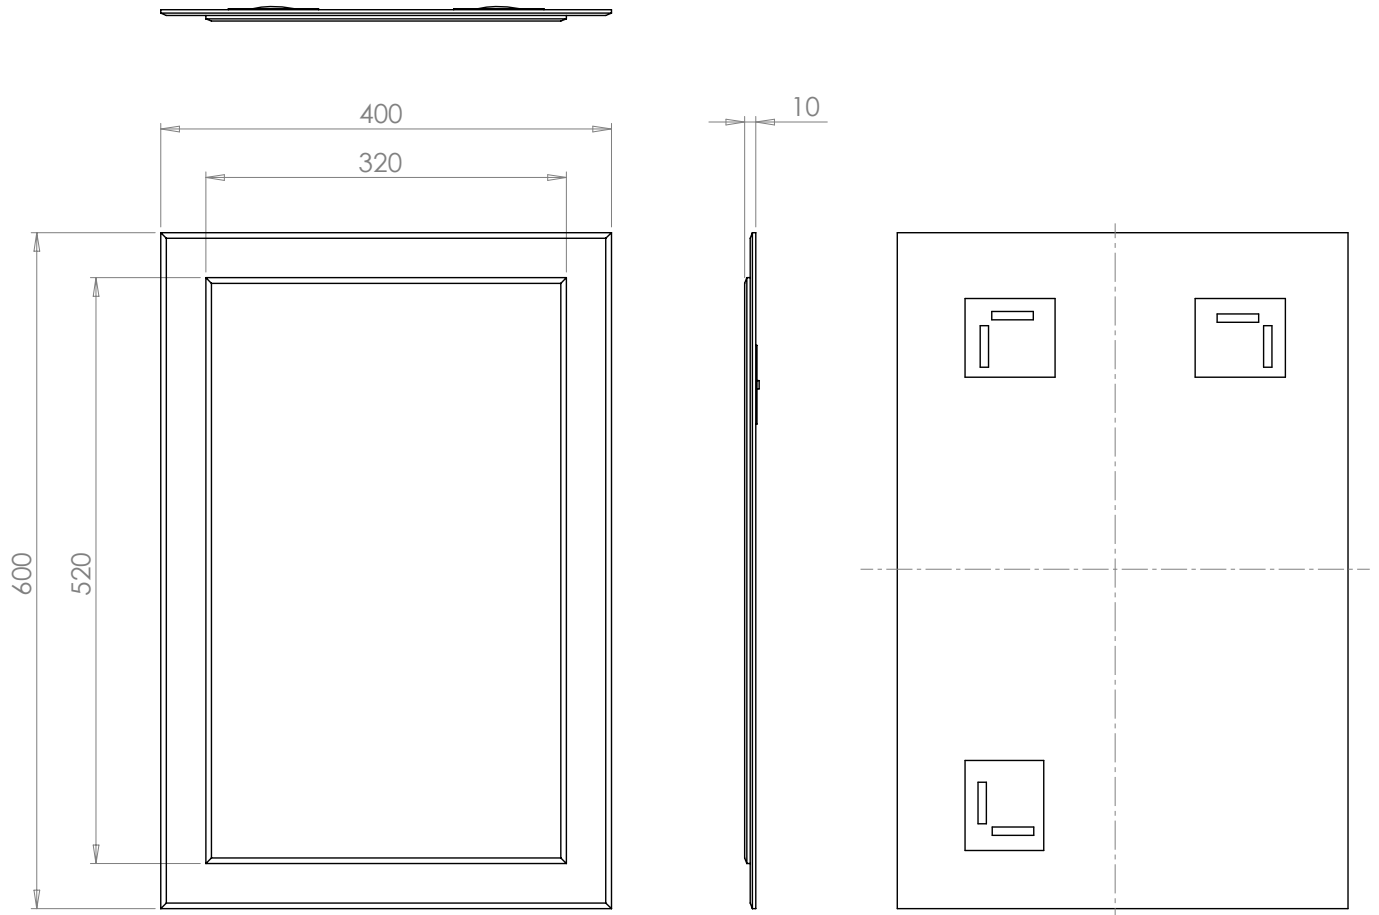

HiB

MAKING
BATHROOMS
BEAUTIFUL

**Technical Drawing &
FAQ Data Sheets**

Olivia

HiB recommend you receive the product before commencing with installation as all sizes and measurements are approximate.
HiB try and ensure all measurements are as accurate as possible.
In the interest of continuous product development, HiB reserves the right to alter specification as necessary. E & OE.

Olivia

Art no. 63604000

Olivia

60 x 40cm

		Version No. 17.02.20
	Product	Olivia
	Art. No.	Olivia 63604000
	Product Description	Mirror on mirror.

Question	Answer
Nett weight (kg)	3.1kg
How long is the warranty?	5 years from date of purchase on silvering coating on mirror
Does Olivia have illumination?	No
Does Olivia have any electrical components?	No
What orientation can the mirror be hung?	Portrait and Landscape