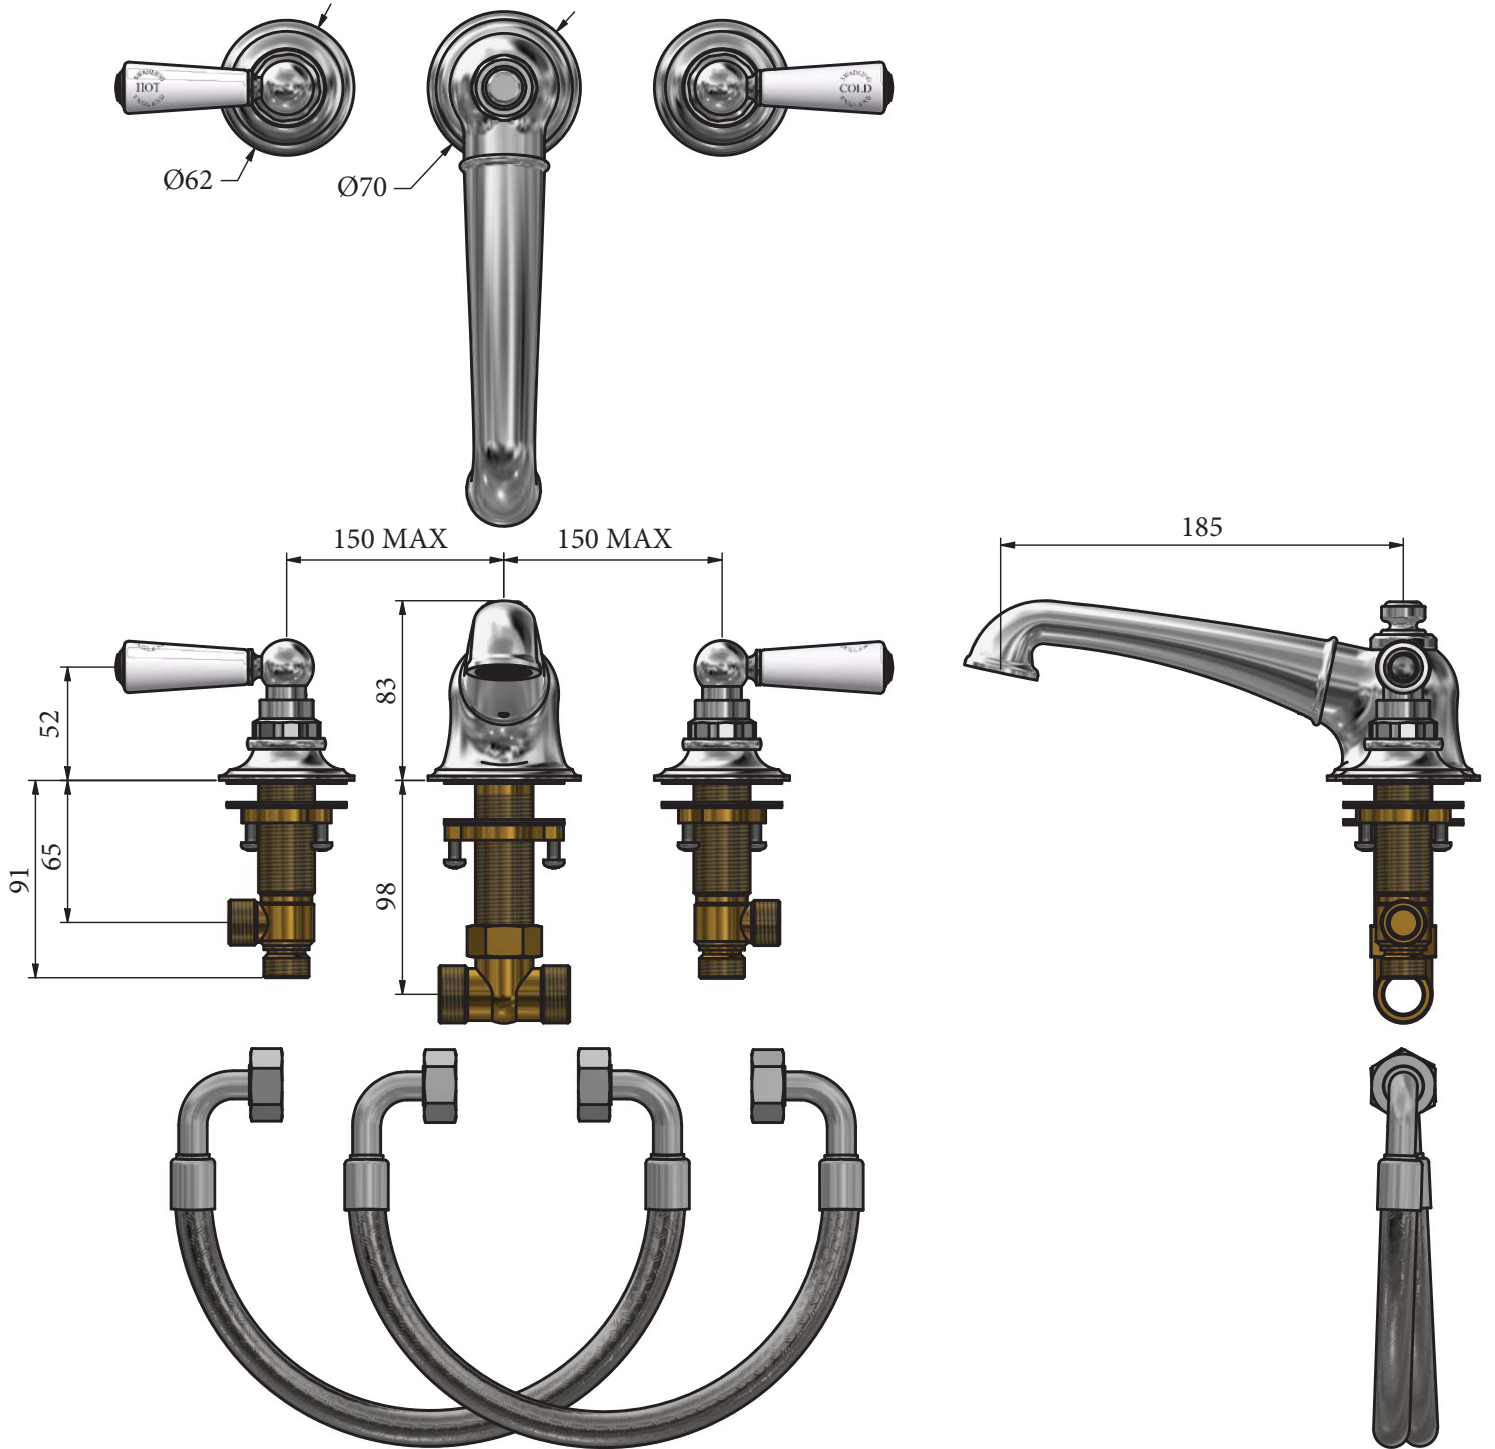

DIMENSIONS