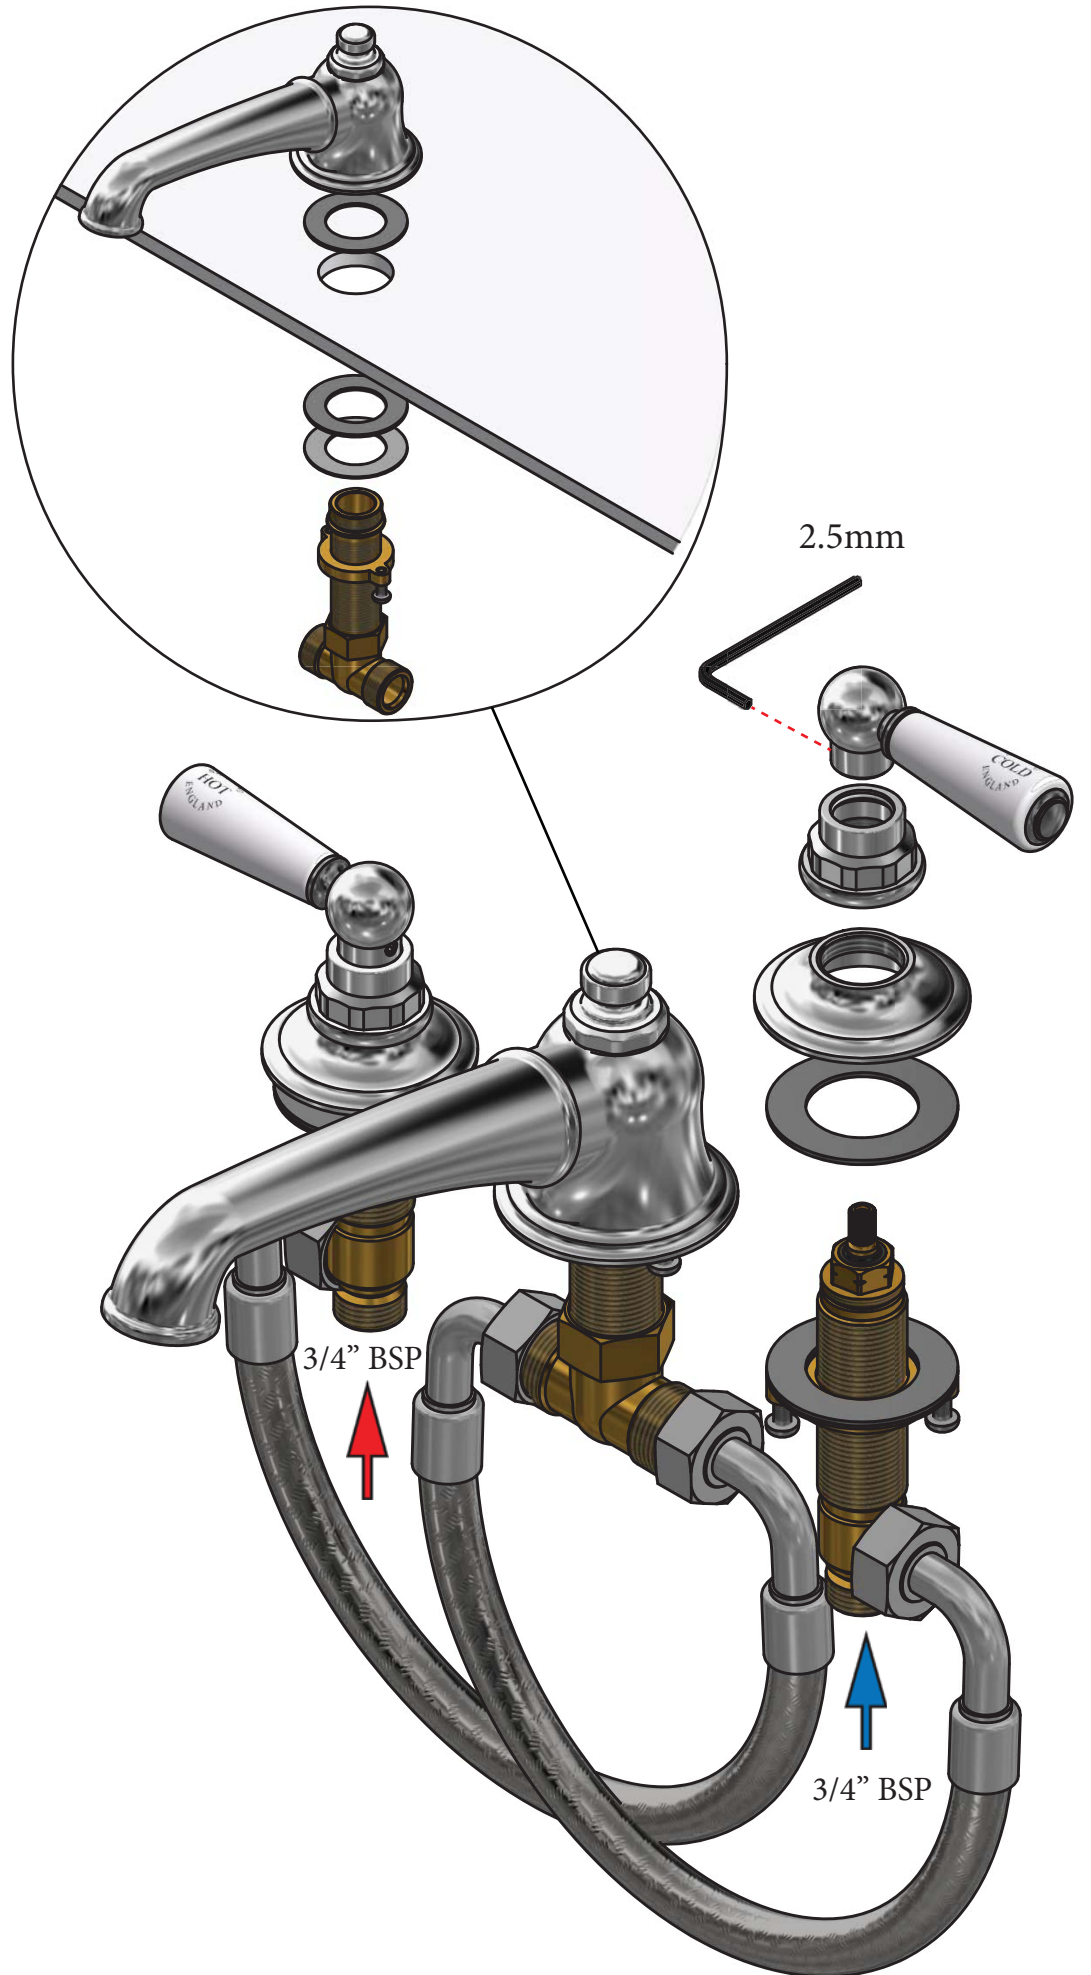

INSTALLATION