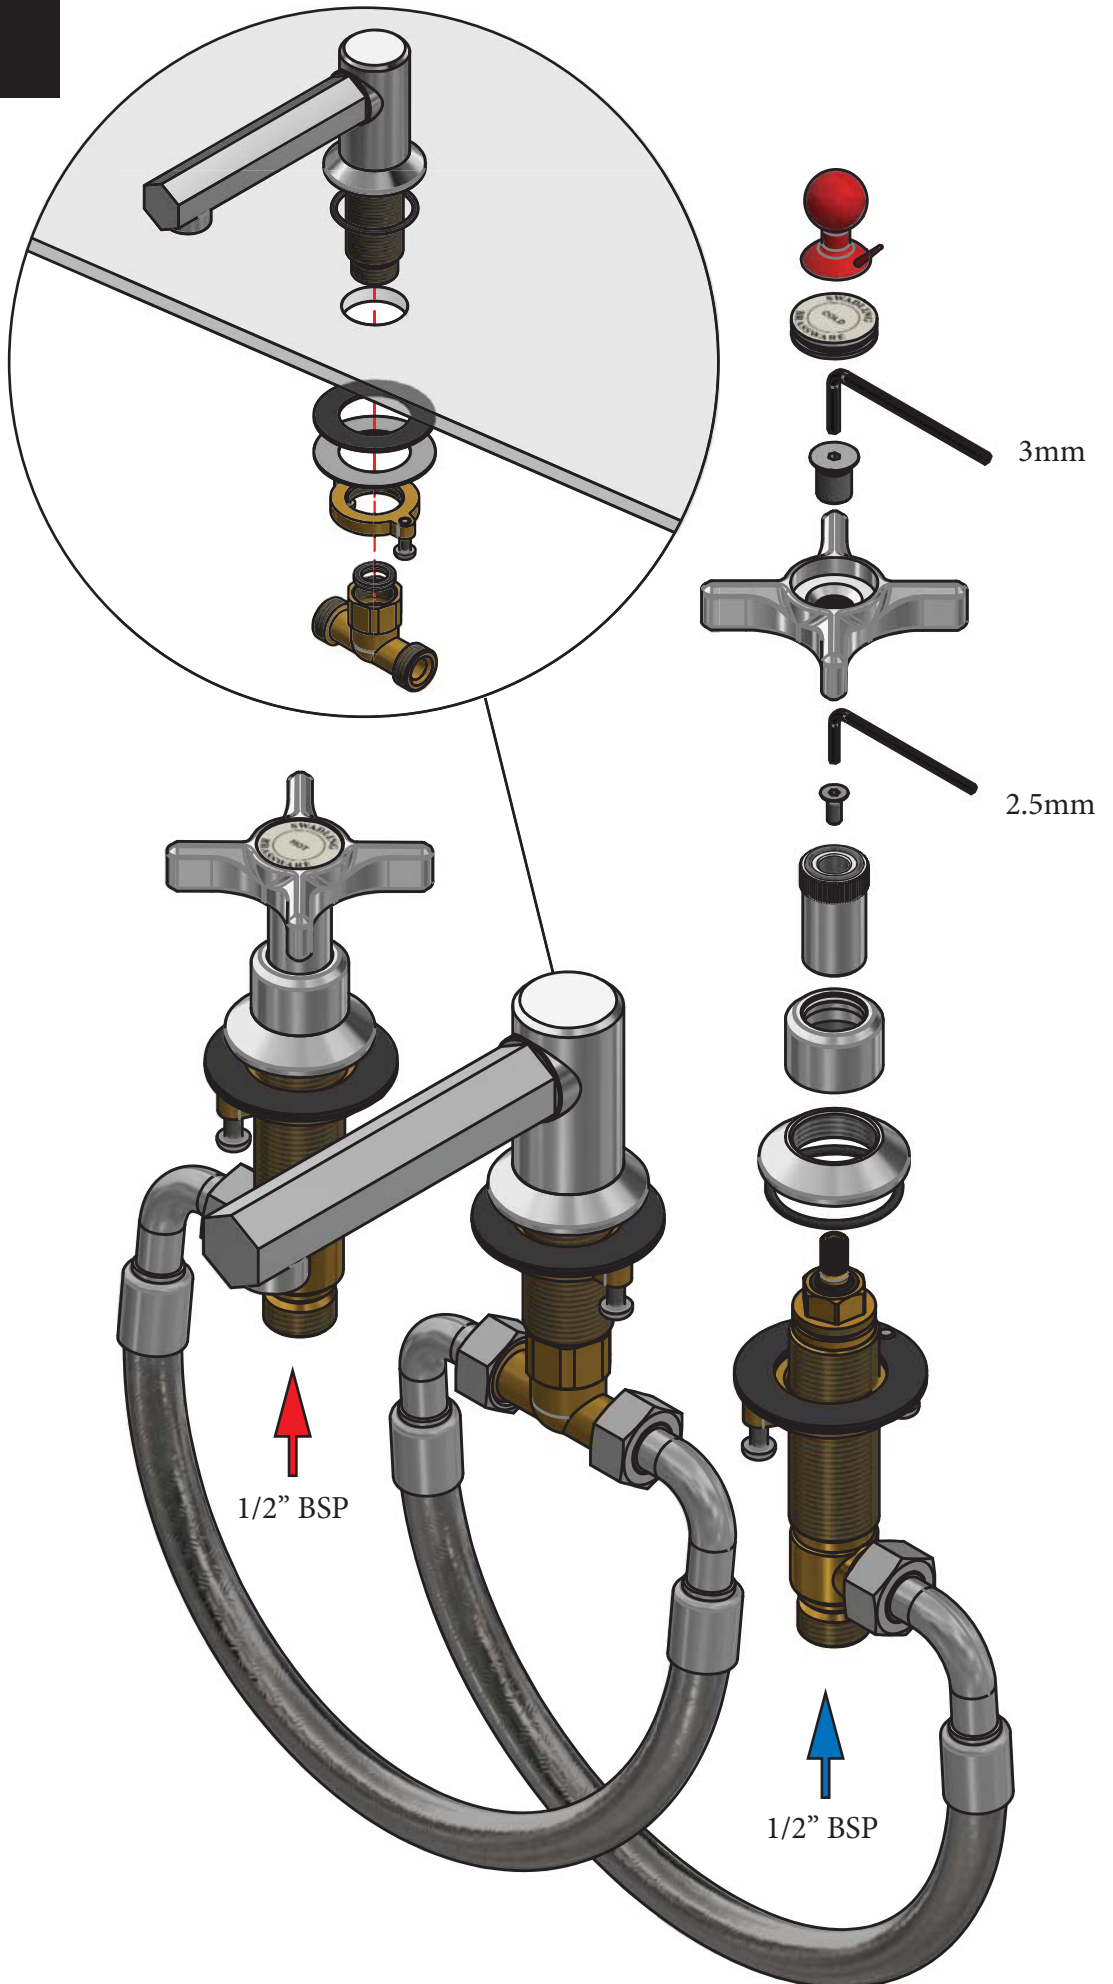

SWADLING

BRASSWARE

Illustrious Deck Mount 3 Hole Basin Mixer Installation Instructions 3 Spout Heights, 3 Spout Lengths

	STANDARD	MED	LONG	STANDARD	MED	LONG	STANDARD	MED	LONG	STANDARD	MED	LONG
STANDARD	9603	9613	9623	9600	9610	9620	9606	9616	9626	9609	9619	9629
MEDIUM	9633	9643	9653	9630	9640	9650	9636	9646	9656	9639	9649	9659
TALL	9663	9673	9683	9660	9670	9680	9666	9676	9686	9669	9679	9689

DIMENSIONS

SPOUT VARIANTS	
A (LENGTH)	B (HEIGHT)
216mm (LONG)	245mm (TALL)
168mm (MEDIUM)	145mm (MEDIUM)
120mm (STANDARD)	67mm (STANDARD)

INSTALLATION

PARTS LIST

SPOUT HEIGHT VARIANTS	
PART No.	HEIGHT
SB0214*	245mm (TALL)
SB0213*	145mm (MEDIUM)
SB0221	67mm (STANDARD)

* SUB-ASSEMBLY NOT SHOWN

SPOUT LENGTH VARIANTS	
PART No.	LENGTH
SB0250	216mm (LONG)
SB0251	168mm (MEDIUM)
SB0252	120mm (STANDARD)

COLD	
COLOUR	PART No.
MOTHER OF PEARL	SB0017
BLACK LIP PEARL	SB0020
WHITE DISC HOT	SB0010
BLACK DISC HOT	SB0012

HOT	
COLOUR	PART No.
MOTHER OF PEARL	SB0016
BLACK LIP PEARL	SB0019
WHITE DISC COLD	SB0009
BLACK DISC COLD	SB0011