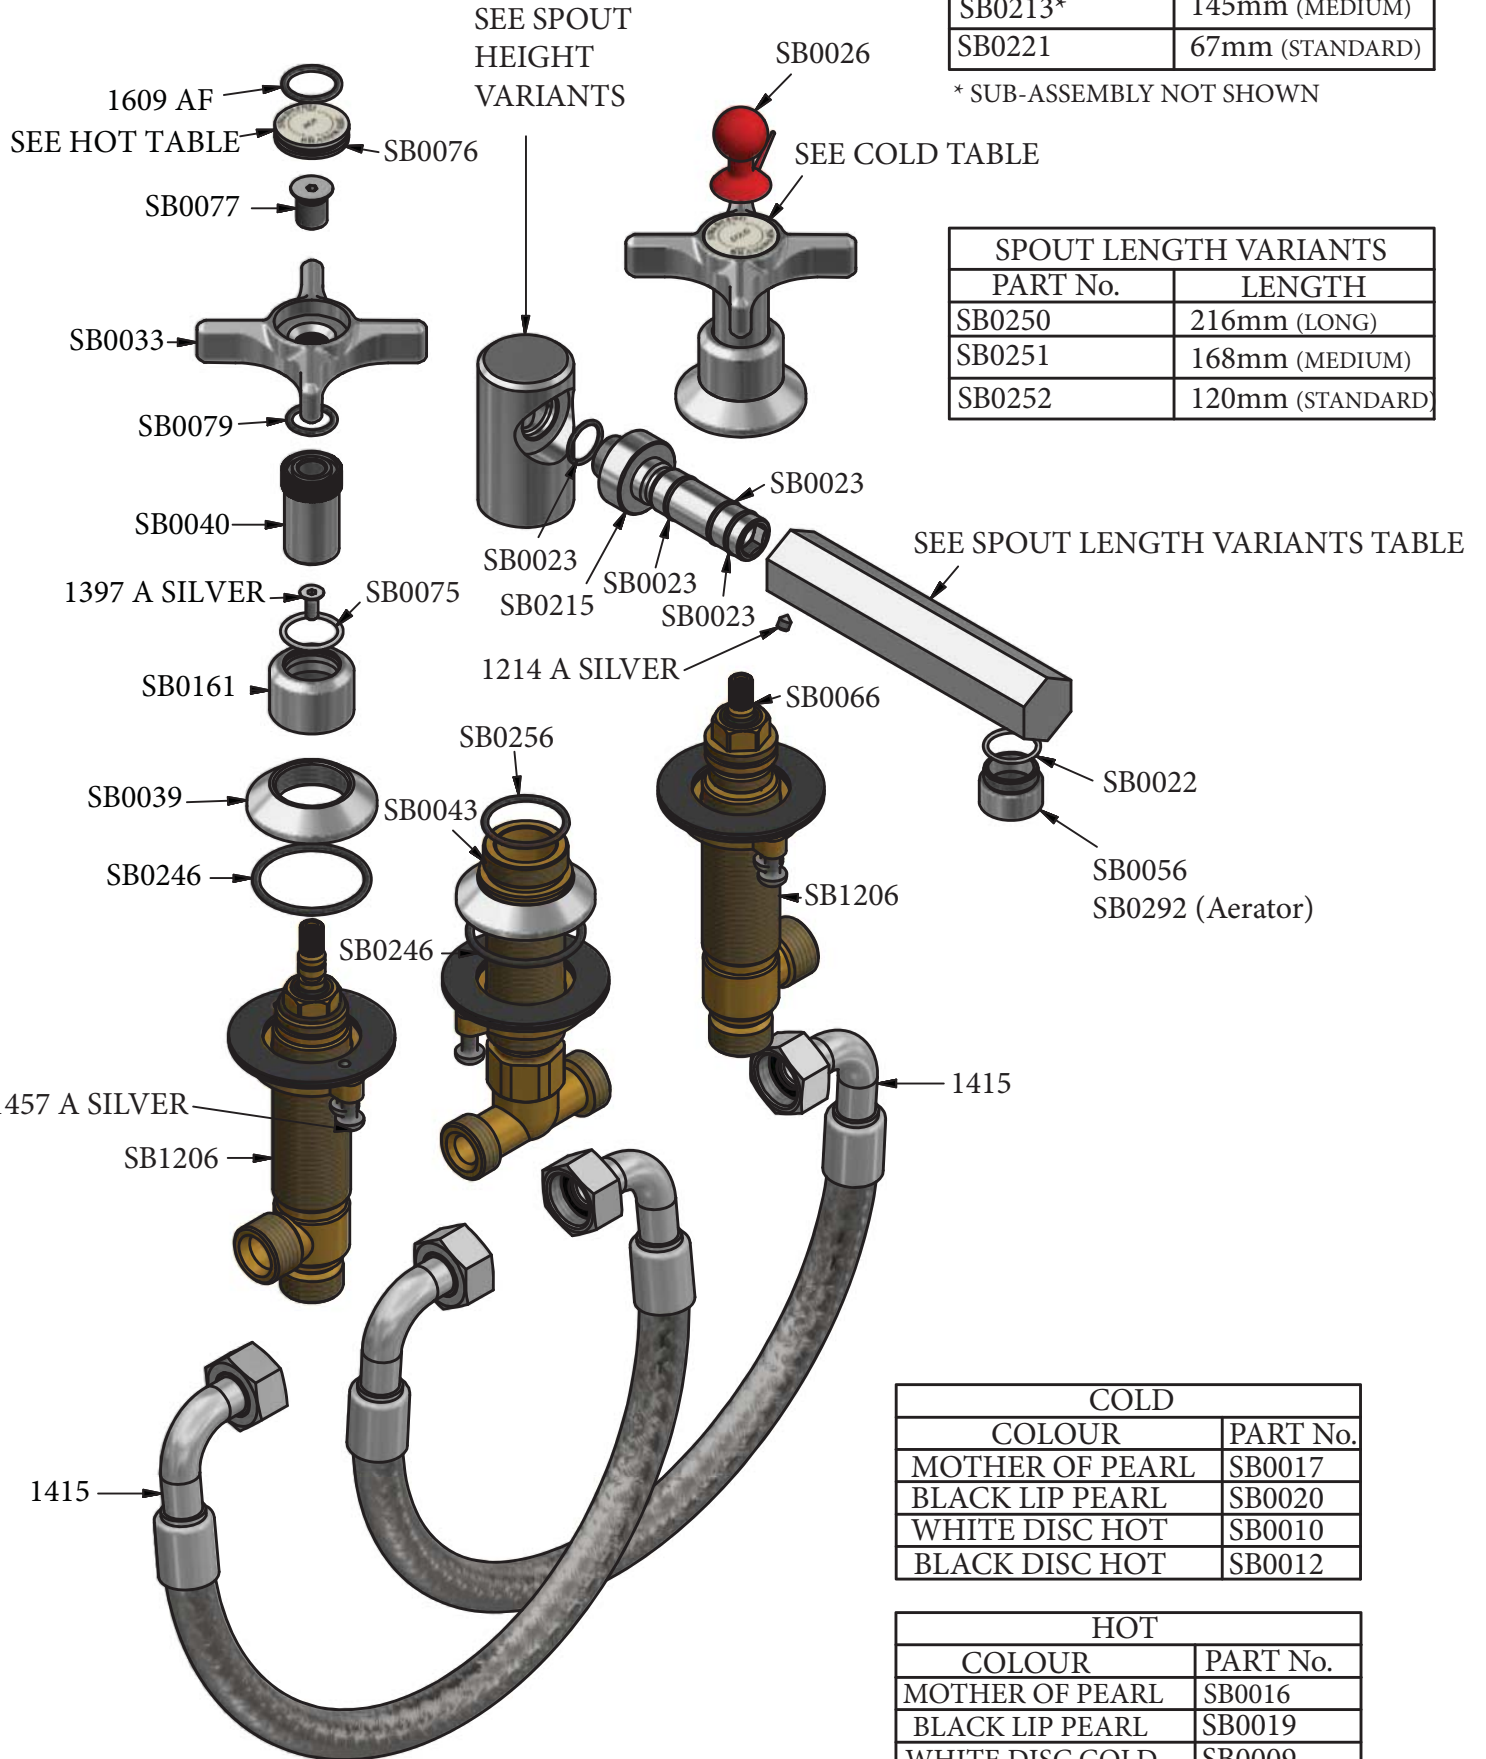

SWADLING

BRASSWARE

Illustrious Deck Mount 3 Hole Basin Mixer Installation Instructions 3 Spout Heights, 3 Spout Lengths

	STANDARD	MED	LONG	STANDARD	MED	LONG	STANDARD	MED	LONG	STANDARD	MED	LONG
STANDARD	9603	9613	9623	9600	9610	9620	9606	9616	9626	9609	9619	9629
MEDIUM	9633	9643	9653	9630	9640	9650	9636	9646	9656	9639	9649	9659
TALL	9663	9673	9683	9660	9670	9680	9666	9676	9686	9669	9679	9689

DIMENSIONS

SPOUT VARIANTS	
A (LENGTH)	B (HEIGHT)
216mm (LONG)	245mm (TALL)
168mm (MEDIUM)	145mm (MEDIUM)
120mm (STANDARD)	67mm (STANDARD)

INSTALLATION

PARTS LIST

SPOUT HEIGHT VARIANTS	
PART No.	HEIGHT
SB0214*	245mm (TALL)
SB0213*	145mm (MEDIUM)
SB0221	67mm (STANDARD)

* SUB-ASSEMBLY NOT SHOWN

SPOUT LENGTH VARIANTS	
PART No.	LENGTH
SB0250	216mm (LONG)
SB0251	168mm (MEDIUM)
SB0252	120mm (STANDARD)

COLD	
COLOUR	PART No.
MOTHER OF PEARL	SB0017
BLACK LIP PEARL	SB0020
WHITE DISC HOT	SB0010
BLACK DISC HOT	SB0012

HOT	
COLOUR	PART No.
MOTHER OF PEARL	SB0016
BLACK LIP PEARL	SB0019
WHITE DISC COLD	SB0009
BLACK DISC COLD	SB0011