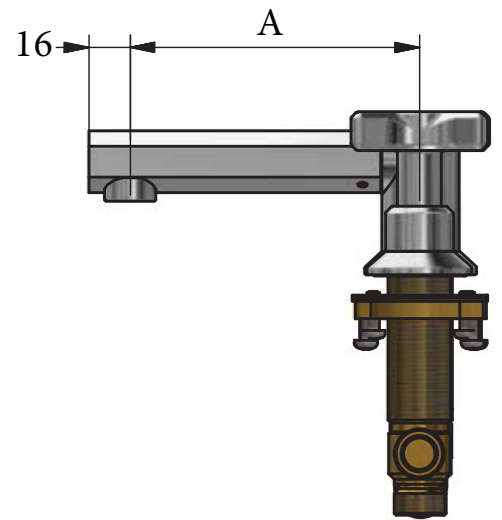

SWADLING

BRASSWARE

Illustrious Deck Mount 3 Hole Basin Mixer Installation Instructions 3 Spout Heights, 3 Spout Lengths

	STANDARD	MED	LONG	STANDARD	MED	LONG	STANDARD	MED	LONG	STANDARD	MED	LONG
STANDARD	9603	9613	9623	9600	9610	9620	9606	9616	9626	9609	9619	9629
MEDIUM	9633	9643	9653	9630	9640	9650	9636	9646	9656	9639	9649	9659
TALL	9663	9673	9683	9660	9670	9680	9666	9676	9686	9669	9679	9689

DIMENSIONS

SPOUT VARIANTS	
A (LENGTH)	B (HEIGHT)
216mm (LONG)	245mm (TALL)
168mm (MEDIUM)	145mm (MEDIUM)
120mm (STANDARD)	67mm (STANDARD)

INSTALLATION

PARTS LIST

SPOUT HEIGHT VARIANTS	
PART No.	HEIGHT
SB0214*	245mm (TALL)
SB0213*	145mm (MEDIUM)
SB0221	67mm (STANDARD)

* SUB-ASSEMBLY NOT SHOWN

SPOUT LENGTH VARIANTS	
PART No.	LENGTH
SB0250	216mm (LONG)
SB0251	168mm (MEDIUM)
SB0252	120mm (STANDARD)

COLD	
COLOUR	PART No.
MOTHER OF PEARL	SB0017
BLACK LIP PEARL	SB0020
WHITE DISC HOT	SB0010
BLACK DISC HOT	SB0012