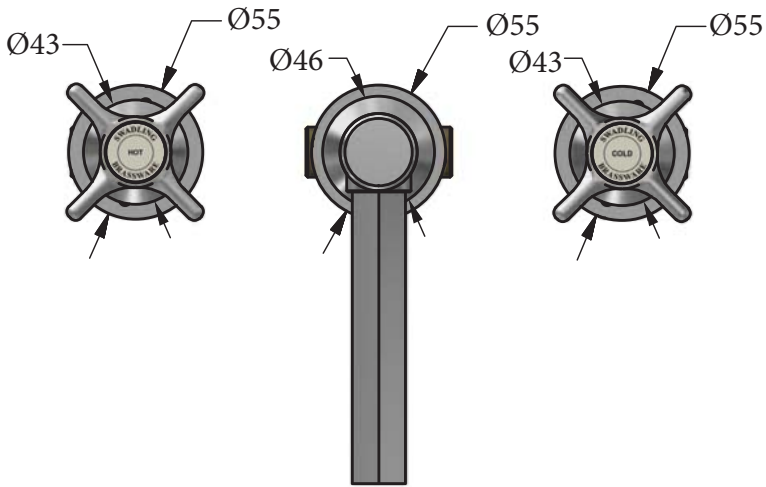

SWADLING

BRASSWARE

Illustrious Deck Mount 3 Hole Basin Mixer Installation Instructions 3 Spout Heights, 3 Spout Lengths

	STANDARD	MED	LONG	STANDARD	MED	LONG	STANDARD	MED	LONG	STANDARD	MED	LONG
STANDARD	9603	9613	9623	9600	9610	9620	9606	9616	9626	9609	9619	9629
MEDIUM	9633	9643	9653	9630	9640	9650	9636	9646	9656	9639	9649	9659
TALL	9663	9673	9683	9660	9670	9680	9666	9676	9686	9669	9679	9689

DIMENSIONS

SPOUT VARIANTS	
A (LENGTH)	B (HEIGHT)
216mm (LONG)	245mm (TALL)
168mm (MEDIUM)	145mm (MEDIUM)
120mm (STANDARD)	67mm (STANDARD)

INSTALLATION

PARTS LIST

SPOUT HEIGHT VARIANTS	
PART No.	HEIGHT
SB0214*	245mm (TALL)
SB0213*	145mm (MEDIUM)
SB0221	67mm (STANDARD)

* SUB-ASSEMBLY NOT SHOWN

SPOUT LENGTH VARIANTS	
PART No.	LENGTH
SB0250	216mm (LONG)
SB0251	168mm (MEDIUM)
SB0252	120mm (STANDARD)

COLD	
COLOUR	PART No.
MOTHER OF PEARL	SB0017
BLACK LIP PEARL	SB0020
WHITE DISC HOT	SB0010
BLACK DISC HOT	SB0012

HOT	
COLOUR	PART No.
MOTHER OF PEARL	SB0016
BLACK LIP PEARL	SB0019
WHITE DISC COLD	SB0009
BLACK DISC COLD	SB0011