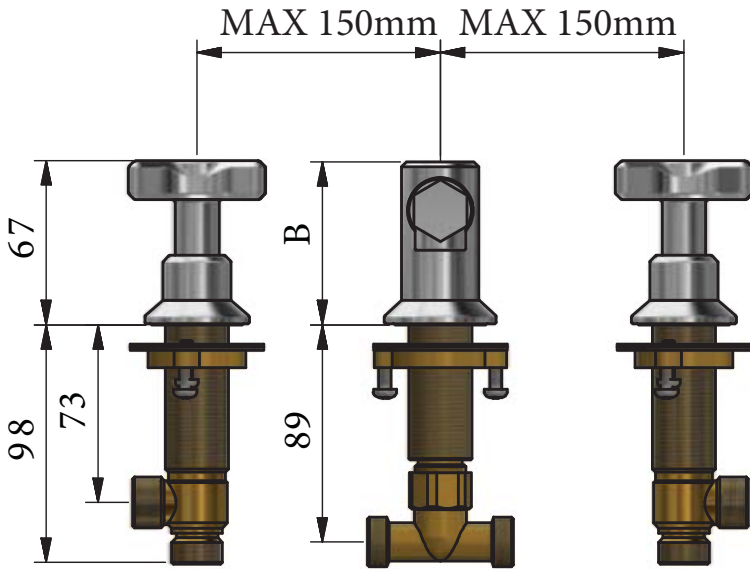

SWADLING

BRASSWARE

Illustrious Deck Mount 3 Hole Basin Mixer Installation Instructions 3 Spout Heights, 3 Spout Lengths

	STANDARD	MED	LONG	STANDARD	MED	LONG	STANDARD	MED	LONG	STANDARD	MED	LONG
STANDARD	9603	9613	9623	9600	9610	9620	9606	9616	9626	9609	9619	9629
MEDIUM	9633	9643	9653	9630	9640	9650	9636	9646	9656	9639	9649	9659
TALL	9663	9673	9683	9660	9670	9680	9666	9676	9686	9669	9679	9689

DIMENSIONS

SPOUT VARIANTS	
A (LENGTH)	B (HEIGHT)
216mm (LONG)	245mm (TALL)
168mm (MEDIUM)	145mm (MEDIUM)
120mm (STANDARD)	67mm (STANDARD)

INSTALLATION

PARTS LIST

SPOUT HEIGHT VARIANTS	
PART No.	HEIGHT
SB0214*	245mm (TALL)
SB0213*	145mm (MEDIUM)
SB0221	67mm (STANDARD)

* SUB-ASSEMBLY NOT SHOWN

SPOUT LENGTH VARIANTS	
PART No.	LENGTH
SB0250	216mm (LONG)
SB0251	168mm (MEDIUM)
SB0252	120mm (STANDARD)

COLD	
COLOUR	PART No.
MOTHER OF PEARL	SB0017
BLACK LIP PEARL	SB0020
WHITE DISC HOT	SB0010
BLACK DISC HOT	SB0012