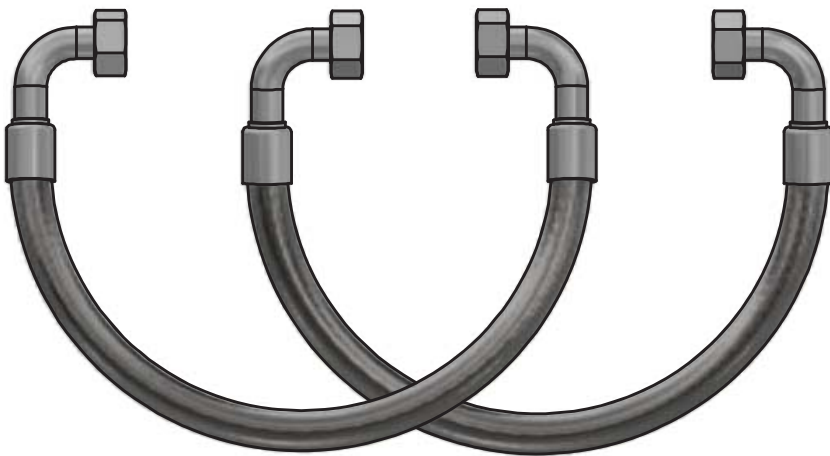

SWADLING

BRASSWARE

Illustrious Deck Mount 3 Hole Basin Mixer Installation Instructions 3 Spout Heights, 3 Spout Lengths

	STANDARD	MED	LONG	STANDARD	MED	LONG	STANDARD	MED	LONG	STANDARD	MED	LONG
STANDARD	9603	9613	9623	9600	9610	9620	9606	9616	9626	9609	9619	9629
MEDIUM	9633	9643	9653	9630	9640	9650	9636	9646	9656	9639	9649	9659
TALL	9663	9673	9683	9660	9670	9680	9666	9676	9686	9669	9679	9689

DIMENSIONS

SPOUT VARIANTS	
A (LENGTH)	B (HEIGHT)
216mm (LONG)	245mm (TALL)
168mm (MEDIUM)	145mm (MEDIUM)
120mm (STANDARD)	67mm (STANDARD)

INSTALLATION

PARTS LIST

SPOUT HEIGHT VARIANTS	
PART No.	HEIGHT
SB0214*	245mm (TALL)
SB0213*	145mm (MEDIUM)
SB0221	67mm (STANDARD)

* SUB-ASSEMBLY NOT SHOWN

SPOUT LENGTH VARIANTS	
PART No.	LENGTH
SB0250	216mm (LONG)
SB0251	168mm (MEDIUM)
SB0252	120mm (STANDARD)

COLD	
COLOUR	PART No.
MOTHER OF PEARL	SB0017
BLACK LIP PEARL	SB0020
WHITE DISC HOT	SB0010
BLACK DISC HOT	SB0012

HOT	
COLOUR	PART No.
MOTHER OF PEARL	SB0016
BLACK LIP PEARL	SB0019
WHITE DISC COLD	SB0009
BLACK DISC COLD	SB0011