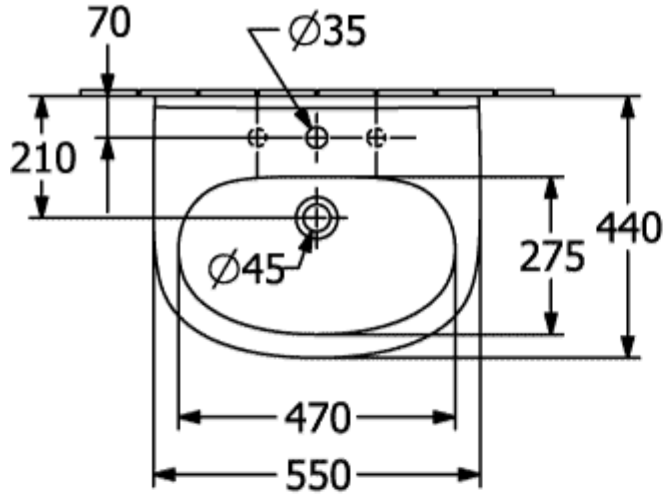

O.NOVO WASHBASINS OVAL

PRODUCT INFORMATION

Article title	Villeroy & Boch O.novo Washbasins, 550 x 440 x 180 mm, White Alpin, with overflow
Article number	4A405501
Assembly / Assembly type	wall-mounted
Scope of delivery	1 x washbasin
Depth in mm	440
Width in mm	550
Height in mm	180
Interior depth	135
Collection	O.novo
Suitable for	3-hole mixer
Material	Sanitary ceramics
surface	glossy
Colour name	White Alpin
With overflow	Yes
Shape	Oval
Colour designation	White Alpin
Antibacterial surface (with AntiBac)	No
Easy surface cleaning (CeramicPlus)	No
Number of tap holes punched through	1
Number of tap holes pre-drilled	2
Number of bowls	1

TECHNICAL DRAWINGS

4A405501

4A405501