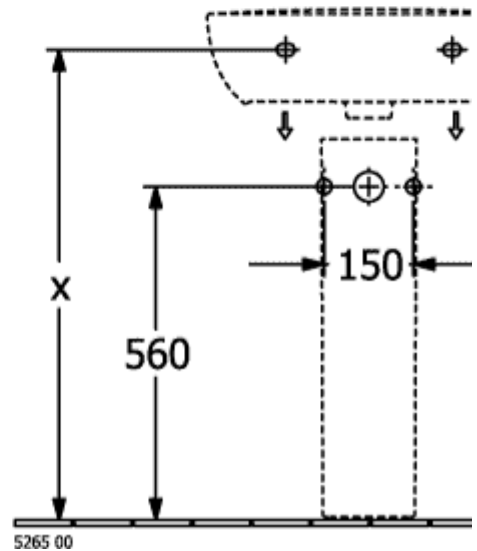

O.NOVO WASHBASINS OVAL

PRODUCT INFORMATION

Article title	Villeroy & Boch O.novo Washbasins, 550 x 440 x 180 mm, White Alpin, with overflow
Article number	4A405501
Assembly / Assembly type	wall-mounted
Scope of delivery	1 x washbasin
Depth in mm	440
Width in mm	550
Height in mm	180
Interior depth	135
Collection	O.novo
Suitable for	3-hole mixer
Material	Sanitary ceramics
surface	glossy
Colour name	White Alpin
With overflow	Yes
Shape	Oval
Colour designation	White Alpin
Antibacterial surface (with AntiBac)	No
Easy surface cleaning (CeramicPlus)	No
Number of tap holes punched through	1
Number of tap holes pre-drilled	2
Number of bowls	1

TECHNICAL DRAWINGS

4A405501

4A405501