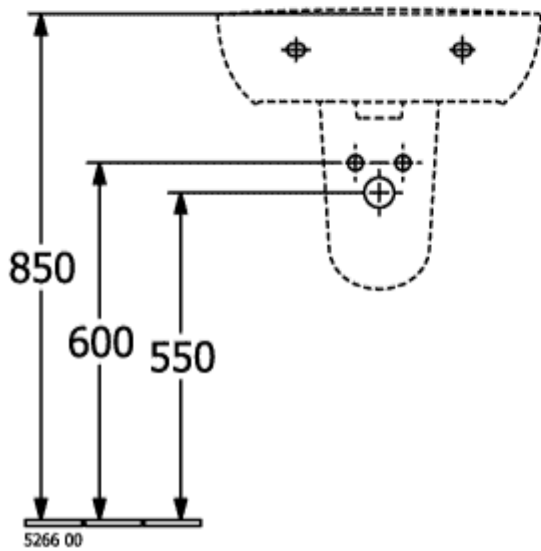

O.NOVO WASHBASINS OVAL

PRODUCT INFORMATION

Article title	Villeroy & Boch O.novo Washbasins, 550 x 440 x 180 mm, White Alpin, with overflow
Article number	4A405501
Assembly / Assembly type	wall-mounted
Scope of delivery	1 x washbasin
Depth in mm	440
Width in mm	550
Height in mm	180
Interior depth	135
Collection	O.novo
Suitable for	3-hole mixer
Material	Sanitary ceramics
surface	glossy
Colour name	White Alpin
With overflow	Yes
Shape	Oval
Colour designation	White Alpin
Antibacterial surface (with AntiBac)	No
Easy surface cleaning (CeramicPlus)	No
Number of tap holes punched through	1
Number of tap holes pre-drilled	2
Number of bowls	1

TECHNICAL DRAWINGS

4A405501

4A405501