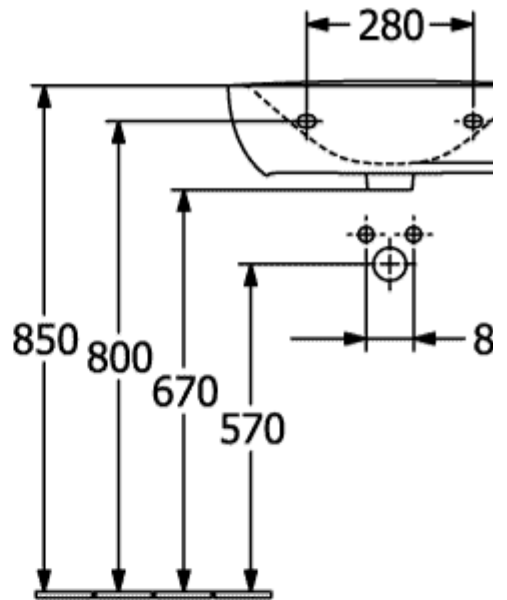

O.NOVO WASHBASINS OVAL

PRODUCT INFORMATION

Article title	Villeroy & Boch O.novo Washbasins, 550 x 440 x 180 mm, White Alpin, with overflow
Article number	4A405501
Assembly / Assembly type	wall-mounted
Scope of delivery	1 x washbasin
Depth in mm	440
Width in mm	550
Height in mm	180
Interior depth	135
Collection	O.novo
Suitable for	3-hole mixer
Material	Sanitary ceramics
surface	glossy
Colour name	White Alpin
With overflow	Yes
Shape	Oval
Colour designation	White Alpin
Antibacterial surface (with AntiBac)	No
Easy surface cleaning (CeramicPlus)	No
Number of tap holes punched through	1
Number of tap holes pre-drilled	2
Number of bowls	1

TECHNICAL DRAWINGS

4A405501

4A405501