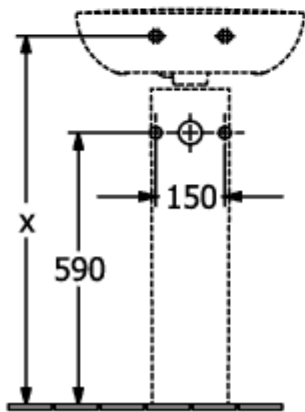

O.NOVO HANDWASHBASIN OVAL

PRODUCT INFORMATION

Article title	Villeroy & Boch O.novo Handwashbasin, 500 x 380 x 160 mm, White Alpin, with overflow
Article number	43405001
Assembly / Assembly type	wall-mounted
Scope of delivery	1 x handwashbasin
Depth in mm	380
Width in mm	500
Height in mm	160
Interior depth	115
Collection	O.novo
Suitable for	3-hole mixer
Material	Sanitary ceramics
surface	glossy
Colour name	White Alpin
With overflow	Yes
Shape	Oval
Colour designation	White Alpin
Antibacterial surface (with AntiBac)	No
Easy surface cleaning (CeramicPlus)	No
Number of tap holes punched through	1
Number of tap holes pre-drilled	2
Number of bowls	1

TECHNICAL DRAWINGS

43405001

526500

43405001

526500