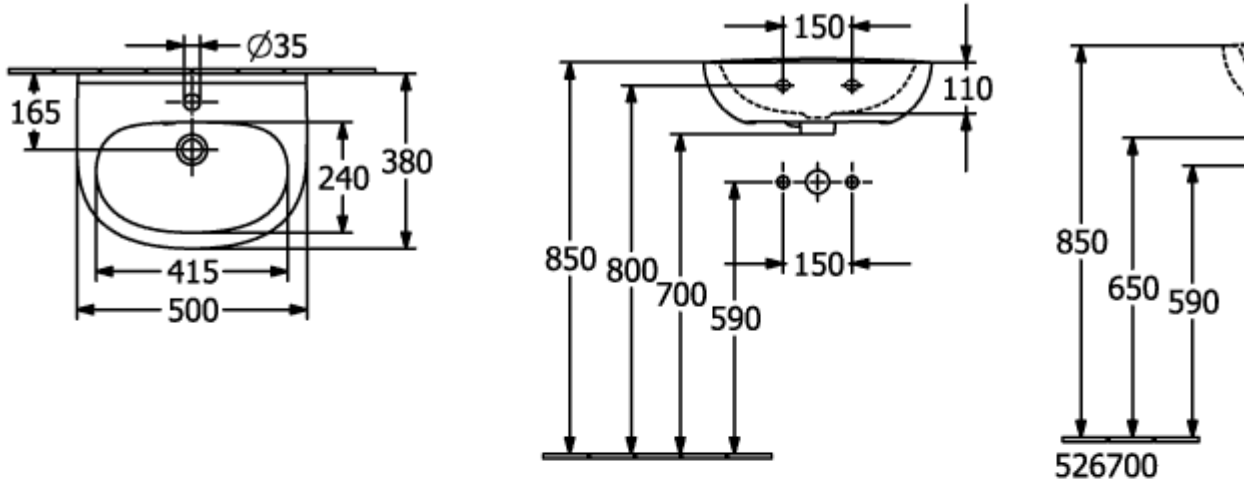

O.NOVO HANDWASHBASIN OVAL

PRODUCT INFORMATION

Article title	Villeroy & Boch O.novo Handwashbasin, 500 x 380 x 160 mm, White Alpin, with overflow
Article number	43405001
Assembly / Assembly type	wall-mounted
Scope of delivery	1 x handwashbasin
Depth in mm	380
Width in mm	500
Height in mm	160
Interior depth	115
Collection	O.novo
Suitable for	3-hole mixer
Material	Sanitary ceramics
surface	glossy
Colour name	White Alpin
With overflow	Yes
Shape	Oval
Colour designation	White Alpin
Antibacterial surface (with AntiBac)	No
Easy surface cleaning (CeramicPlus)	No
Number of tap holes punched through	1
Number of tap holes pre-drilled	2
Number of bowls	1

TECHNICAL DRAWINGS

43405001

526500

43405001

526500