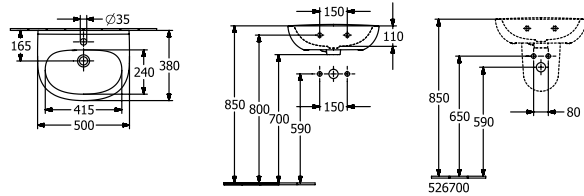

O.NOVO HANDWASHBASIN OVAL

PRODUCT INFORMATION

Article title	Villeroy & Boch O.novo Handwashbasin, 500 x 380 x 160 mm, White Alpin, with overflow
Article number	43405001
Assembly / Assembly type	wall-mounted
Scope of delivery	1 x handwashbasin
Depth in mm	380
Width in mm	500
Height in mm	160
Interior depth	115
Collection	O.novo
Suitable for	3-hole mixer
Material	Sanitary ceramics
surface	glossy
Colour name	White Alpin
With overflow	Yes
Shape	Oval
Colour designation	White Alpin
Antibacterial surface (with AntiBac)	No
Easy surface cleaning (CeramicPlus)	No
Number of tap holes punched through	1
Number of tap holes pre-drilled	2
Number of bowls	1

TECHNICAL DRAWINGS

43405001

526500

43405001

526500