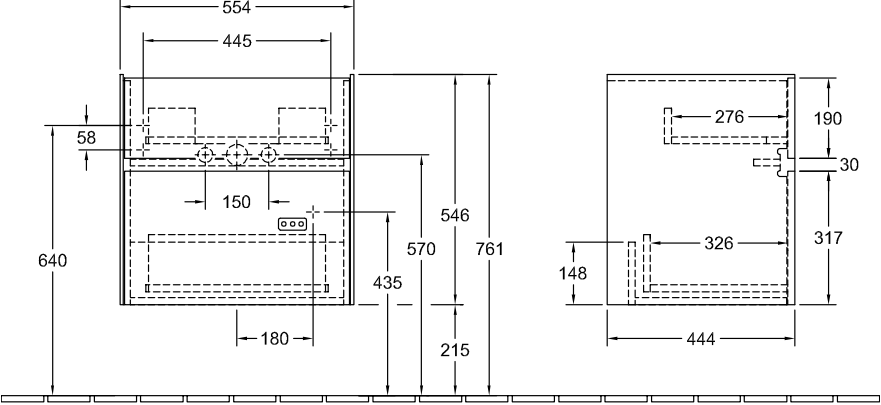

COLLARO VANITY UNIT ANGULAR

PRODUCT INFORMATION

Article title	Villeroy & Boch Collaro Vanity unit, 2 pull-out compartments, 554 x 546 x 444 mm, White Wood
Article number	C00800E8
Assembly / Assembly type	wall-mounted
Type of opening	2 pull-out compartments
Equipment	1 x wide glass drawer divider , 2 x narrow glass drawer divider 1 x accessory box L 2 x pull-out compartment with non-slip mat
Scope of delivery	1 x vanity unit , 1 x fastening set
Position of washbasin	washbasin on the middle
Depth in mm	444
Width in mm	554
Height in mm	546
Collection	Collaro
Suitable for	selected washbasins
Function	with SoftClosing
Material front	Chipboard
Surface of front	Direct coating
Material body	Chipboard
Surface of body	Direct coating
Other material	Handle: aluminium
Other surfaces	Handle: Paint, matt
Shape	Angular
Colour designation	White Wood
Other colour designations	Handle: White Matt
With lighting	No
Smart home compatible	No

TECHNICAL DRAWINGS

C00800E8

C00800E8

N L
O O O 220 - 240V