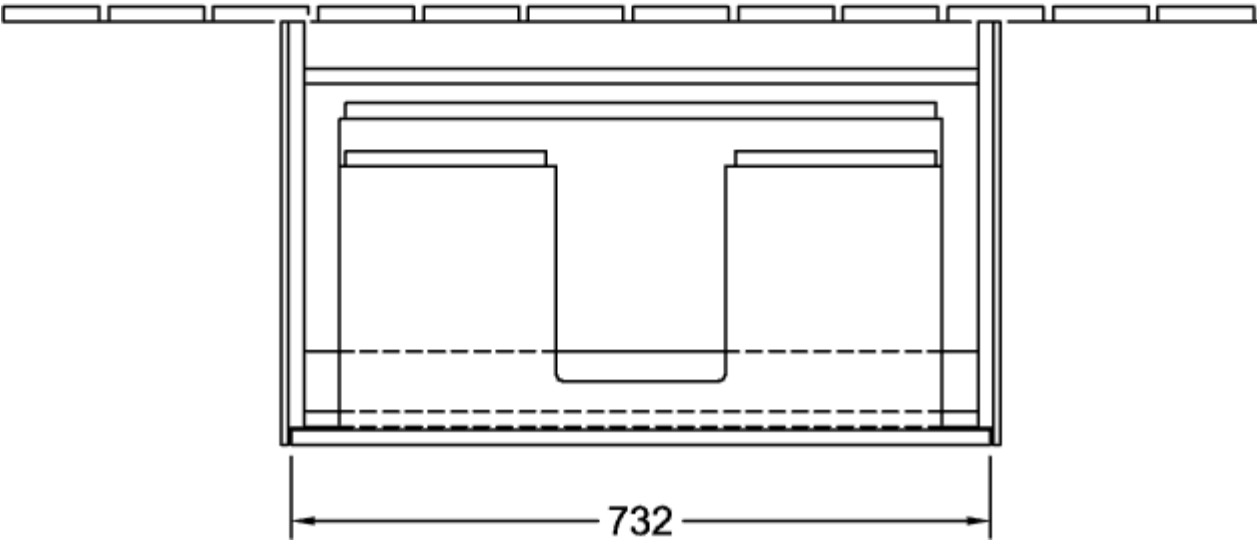

$N \perp L$ 220 - 240V
○○○