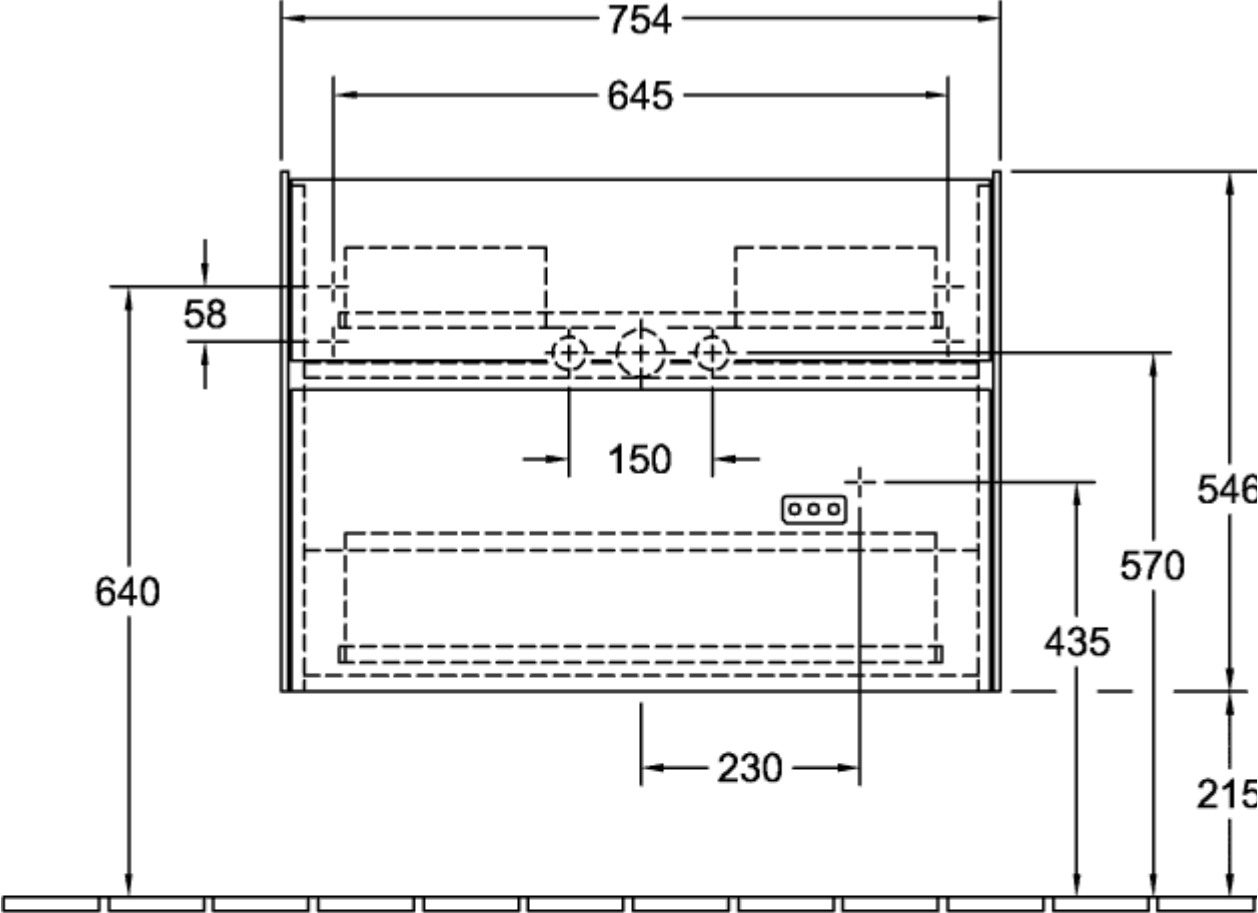

## COLLARO VANITY UNIT ANGULAR

### PRODUCT INFORMATION

Article title	Villeroy & Boch Collaro Vanity unit, 2 pull-out compartments, 754 x 546 x 444 mm, White Wood
Article number	C01000E8
Assembly / Assembly type	wall-mounted
Type of opening	2 pull-out compartments
Equipment	1 x wide glass drawer divider , 2 x narrow glass drawer divider 1 x accessory box L 2 x pull-out compartment with non-slip mat
Scope of delivery	1 x vanity unit , 1 x fastening set
Position of washbasin	washbasin on the middle
Depth in mm	444
Width in mm	754
Height in mm	546
Collection	Collaro
Suitable for	selected vanity washbasins
Function	with SoftClosing
Material front	Chipboard
Surface of front	Direct coating
Material body	Chipboard
Surface of body	Direct coating
Other material	Handle: aluminium
Other surfaces	Handle: Paint, matt
Shape	Angular
Colour designation	White Wood
Other colour designations	Handle: White Matt
With lighting	No
Smart home compatible	No

## TECHNICAL DRAWINGS

C01000E8

$N \perp L$  220 - 240V  
○○○

**C01000E8**

N  $\frac{1}{2}$  L  
 220 - 240V