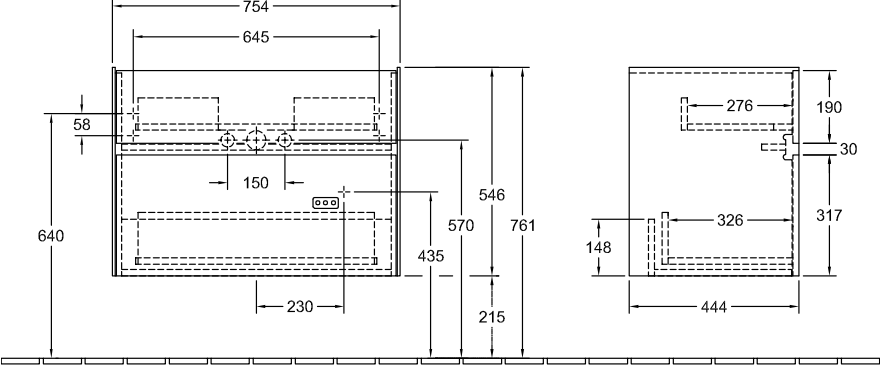

### PRODUCT INFORMATION

Article title	Villeroy & Boch Collaro Vanity unit, 2 pull-out compartments, 754 x 546 x 444 mm, White Wood
Article number	C01000E8
Assembly / Assembly type	wall-mounted
Type of opening	2 pull-out compartments
Equipment	1 x wide glass drawer divider , 2 x narrow glass drawer divider 1 x accessory box L 2 x pull-out compartment with non-slip mat
Scope of delivery	1 x vanity unit , 1 x fastening set
Position of washbasin	washbasin on the middle
Depth in mm	444
Width in mm	754
Height in mm	546
Collection	Collaro
Suitable for	selected vanity washbasins
Function	with SoftClosing
Material front	Chipboard
Surface of front	Direct coating
Material body	Chipboard
Surface of body	Direct coating
Other material	Handle: aluminium
Other surfaces	Handle: Paint, matt
Shape	Angular
Colour designation	White Wood
Other colour designations	Handle: White Matt
With lighting	No
Smart home compatible	No

## TECHNICAL DRAWINGS

C01000E8

$N \perp L$  220 - 240V  
○○○

**C01000E8**

N  $\frac{1}{2}$  L  
 220 - 240V