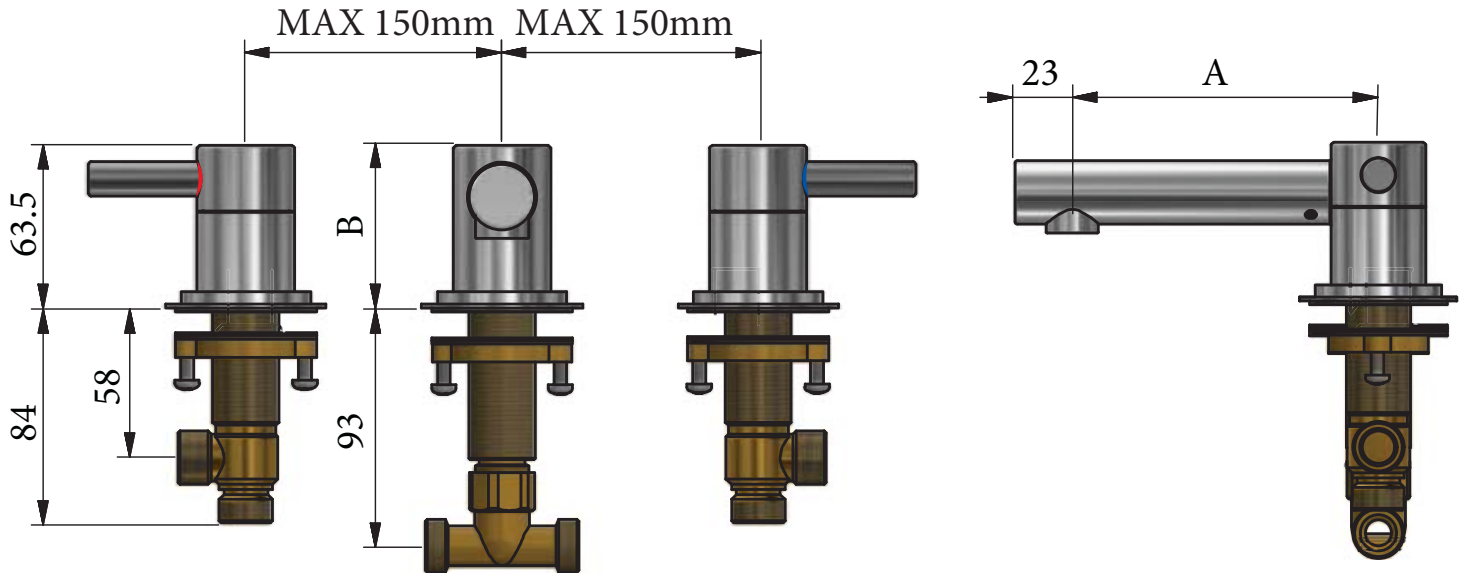

SWADLING

BRASSWARE

Absolute Deck Mount 3 Hole Basin Mixer

Installation Instructions

3 Spout Heights, 3 Spout Lengths

	STANDARD	MED	LONG
STANDARD	6600	6610	6620
MID	6630	6640	6650
TALL	6660	6670	6680

Before disposing of the carton and commencing installation, please check all parts against the parts list on back page. Please contact us immediately if any parts are missing or damaged.

Swadling Brassware, Churchward Road, Yate, Bristol, BS37 5PL
Telephone: 02392 255536 Email: tech@swadlingbrassware.co.uk

DIMENSIONS

SPOUT VARIANTS	
A (LENGTH)	B (HEIGHT)
217mm (LONG)	253mm (TALL)
169mm (MEDIUM)	153mm (MEDIUM)
121mm (STANDARD)	65mm (STANDARD)

INSTALLATION

PARTS LIST

ALTERNATIVE SPOUT HEIGHTS	
PART NUMBER	DIMENSION 'B'
SB0214*	253mm (TALL)
SB0213*	153mm (MEDIUM)
SB0222	65mm (STANDARD)

ALTERNATIVE SPOUT LENGTHS	
PART NUMBER	DIMENSION 'A'
SB0247	217mm (LONG)
SB0248	169mm (MEDIUM)
SB0249	121mm (STANDARD)