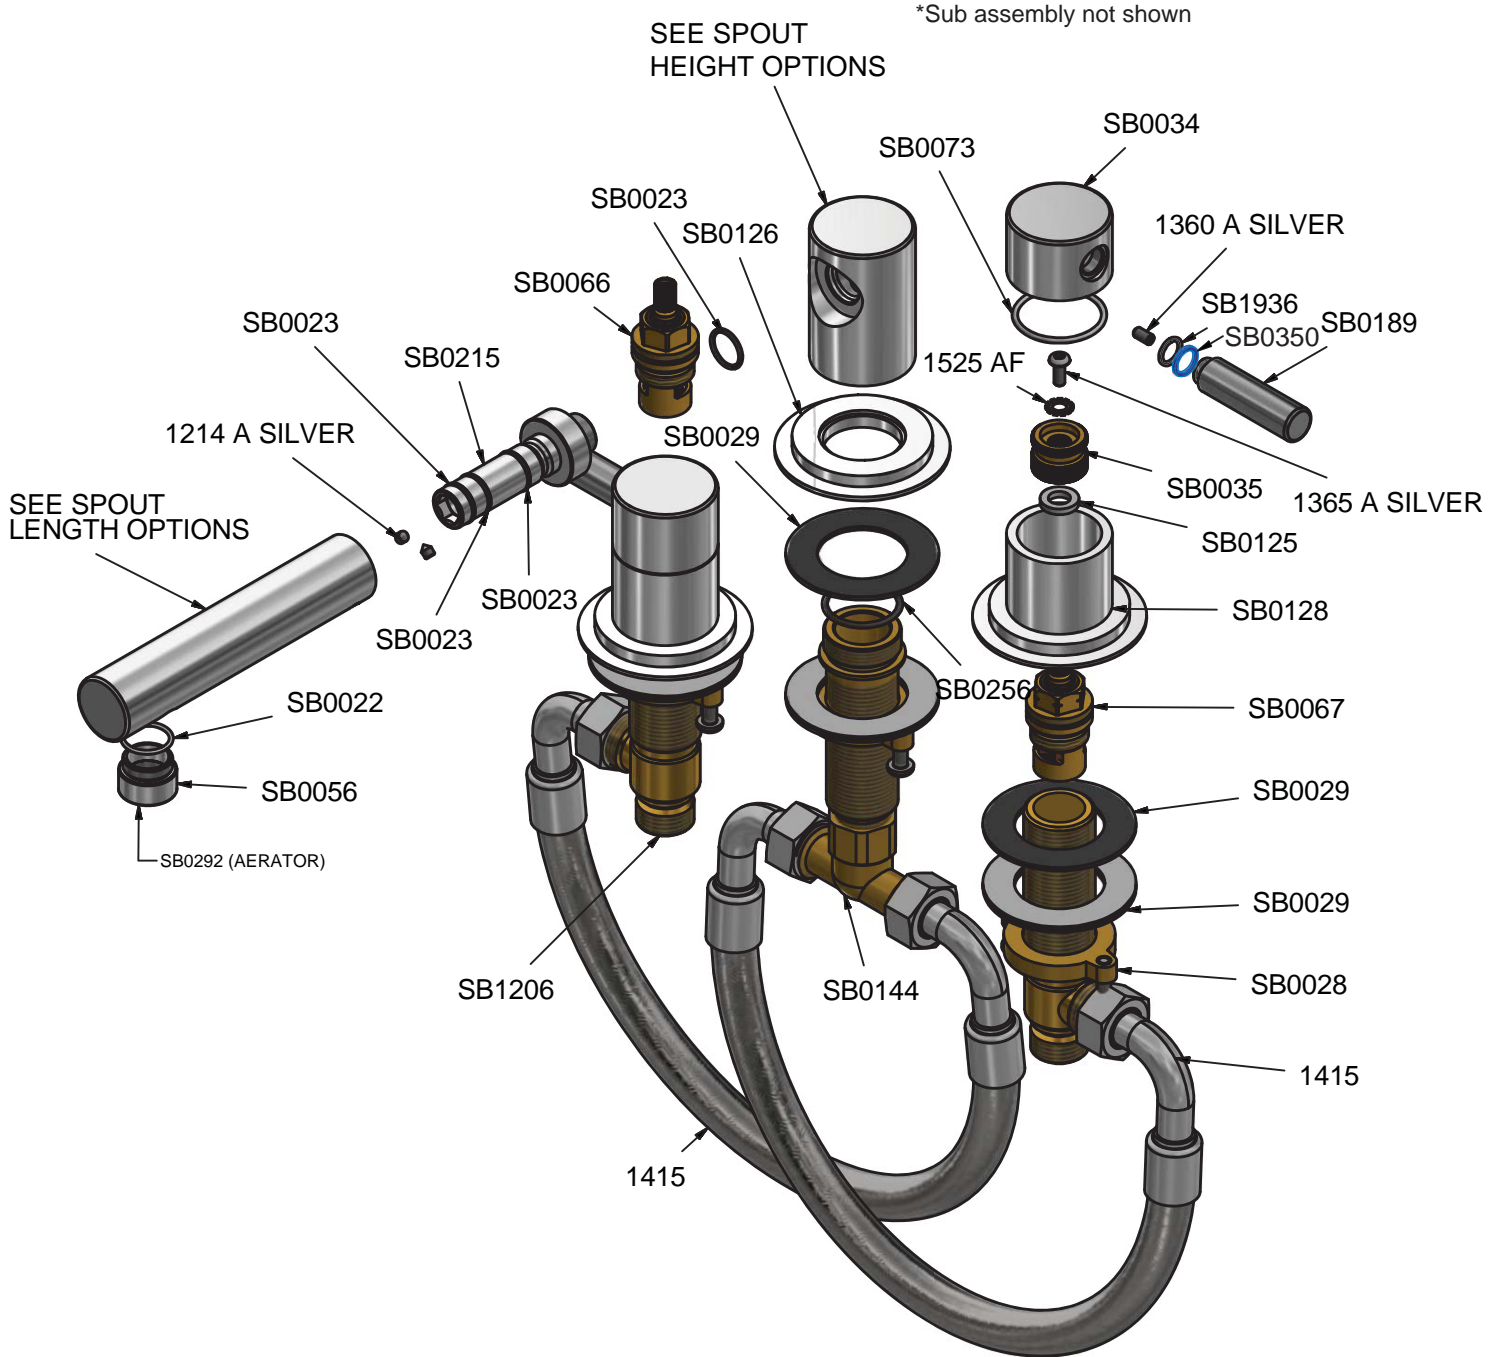

SWADLING

BRASSWARE

Absolute Deck Mount 3 Hole Basin Mixer

Installation Instructions

3 Spout Heights, 3 Spout Lengths

	STANDARD	MED	LONG
STANDARD	6600	6610	6620
MID	6630	6640	6650
TALL	6660	6670	6680

Before disposing of the carton and commencing installation, please check all parts against the parts list on back page. Please contact us immediately if any parts are missing or damaged.

Swadling Brassware, Churchward Road, Yate, Bristol, BS37 5PL
Telephone: 02392 255536 Email: tech@swadlingbrassware.co.uk

DIMENSIONS

SPOUT VARIANTS	
A (LENGTH)	B (HEIGHT)
217mm (LONG)	253mm (TALL)
169mm (MEDIUM)	153mm (MEDIUM)
121mm (STANDARD)	65mm (STANDARD)

INSTALLATION

PARTS LIST

ALTERNATIVE SPOUT HEIGHTS	
PART NUMBER	DIMENSION 'B'
SB0214*	253mm (TALL)
SB0213*	153mm (MEDIUM)
SB0222	65mm (STANDARD)

ALTERNATIVE SPOUT LENGTHS	
PART NUMBER	DIMENSION 'A'
SB0247	217mm (LONG)
SB0248	169mm (MEDIUM)
SB0249	121mm (STANDARD)