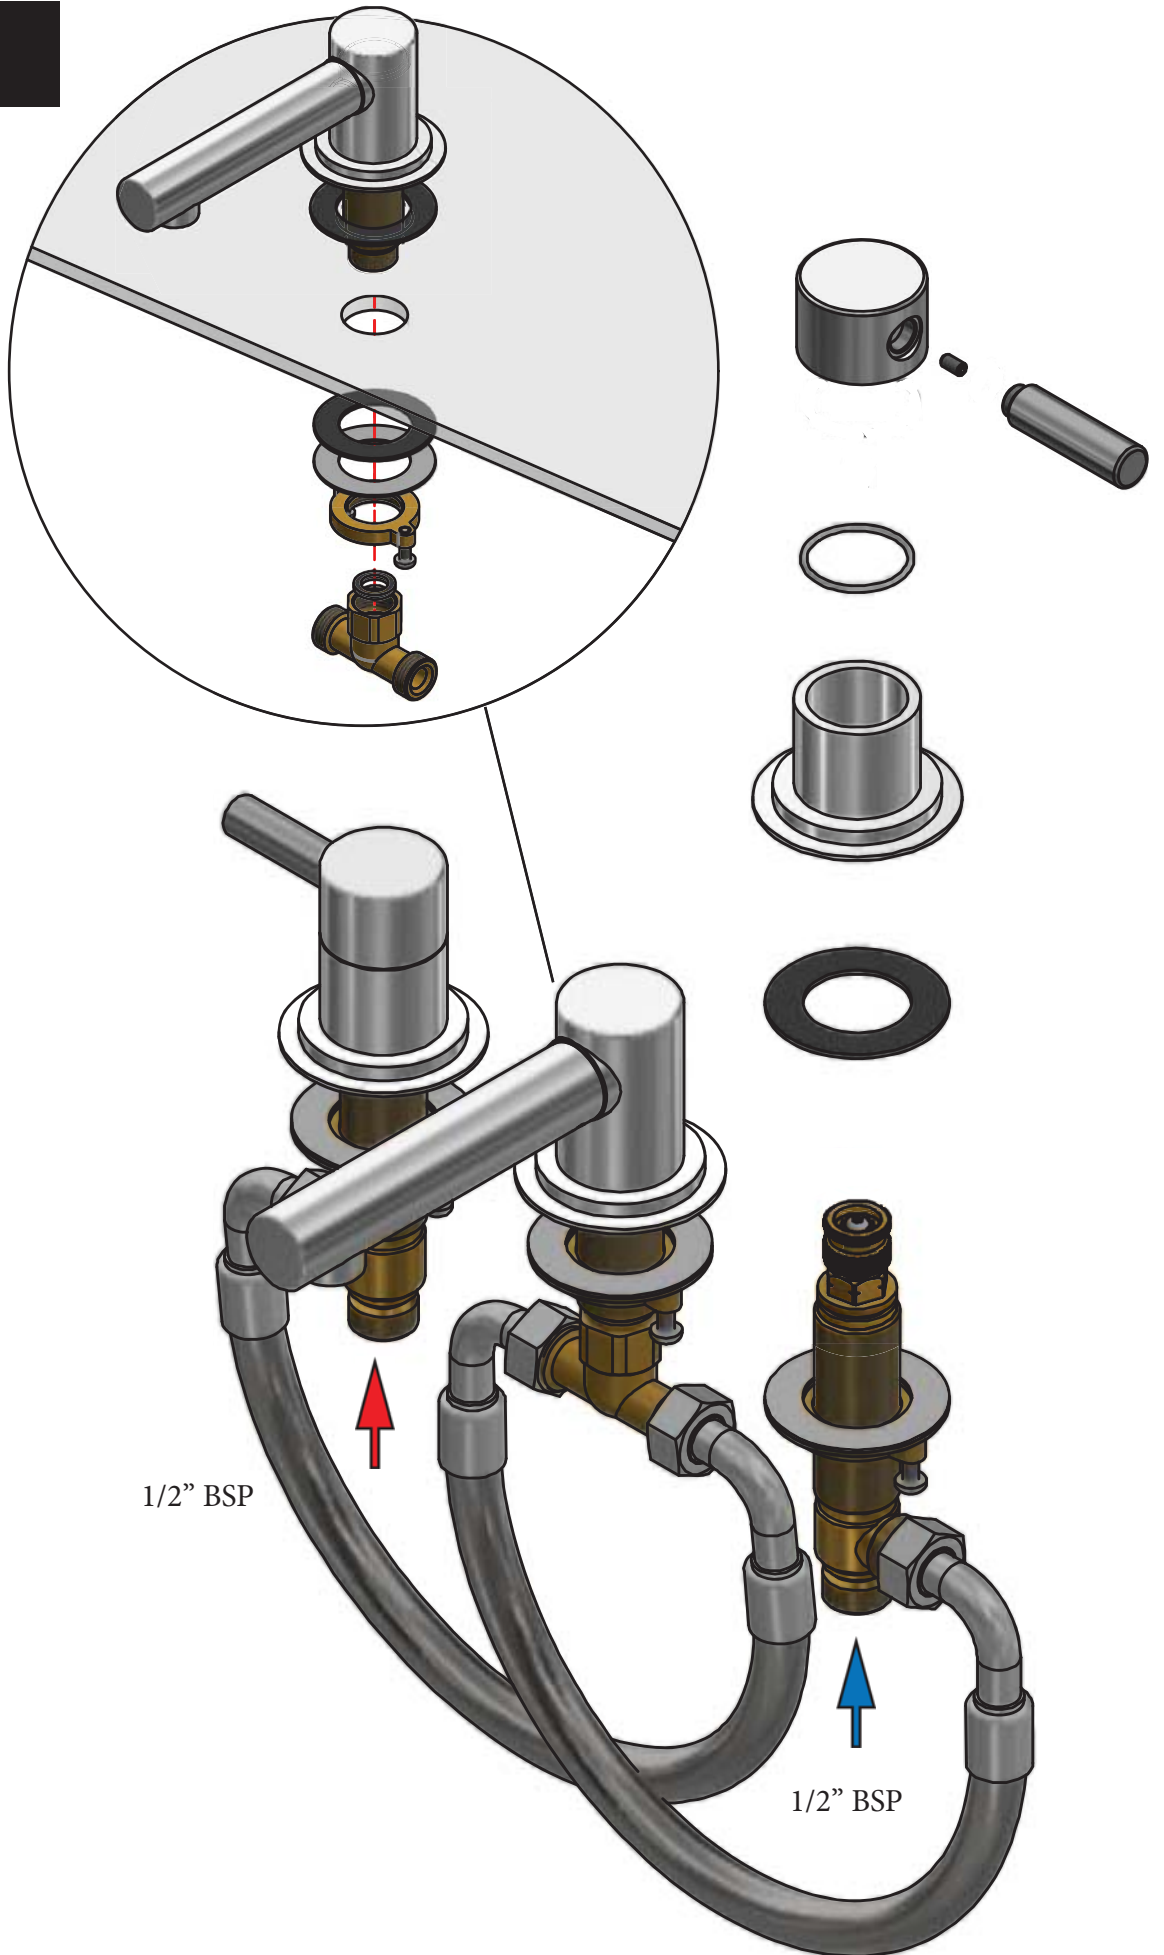

SWADLING

BRASSWARE

Absolute Deck Mount 3 Hole Basin Mixer

Installation Instructions

3 Spout Heights, 3 Spout Lengths

	STANDARD	MED	LONG
STANDARD	6600	6610	6620
MID	6630	6640	6650
TALL	6660	6670	6680

Before disposing of the carton and commencing installation, please check all parts against the parts list on back page. Please contact us immediately if any parts are missing or damaged.

Swadling Brassware, Churchward Road, Yate, Bristol, BS37 5PL
Telephone: 02392 255536 Email: tech@swadlingbrassware.co.uk

DIMENSIONS

SPOUT VARIANTS	
A (LENGTH)	B (HEIGHT)
217mm (LONG)	253mm (TALL)
169mm (MEDIUM)	153mm (MEDIUM)
121mm (STANDARD)	65mm (STANDARD)

INSTALLATION

PARTS LIST

ALTERNATIVE SPOUT HEIGHTS	
PART NUMBER	DIMENSION 'B'
SB0214*	253mm (TALL)
SB0213*	153mm (MEDIUM)
SB0222	65mm (STANDARD)

ALTERNATIVE SPOUT LENGTHS	
PART NUMBER	DIMENSION 'A'
SB0247	217mm (LONG)
SB0248	169mm (MEDIUM)
SB0249	121mm (STANDARD)