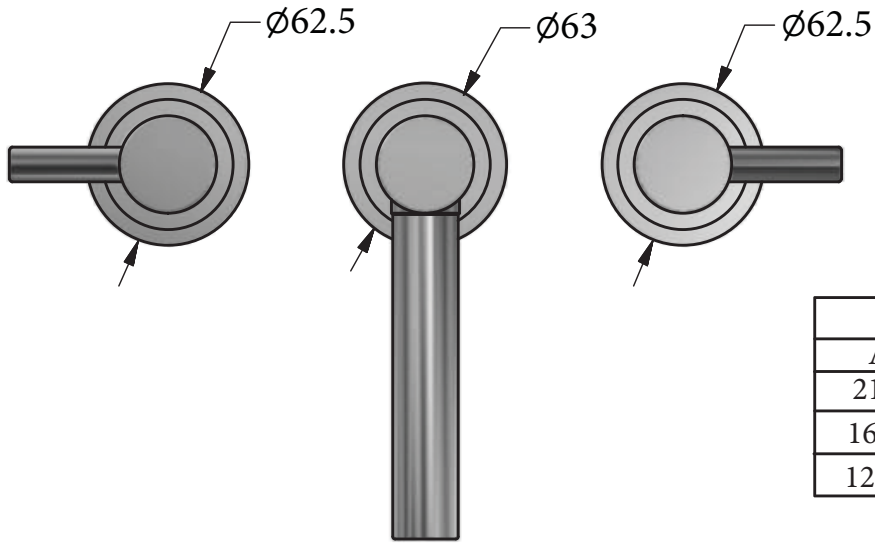

SWADLING

BRASSWARE

Absolute Deck Mount 3 Hole Basin Mixer

Installation Instructions

3 Spout Heights, 3 Spout Lengths

	STANDARD	MED	LONG
STANDARD	6600	6610	6620
MID	6630	6640	6650
TALL	6660	6670	6680

Before disposing of the carton and commencing installation, please check all parts against the parts list on back page. Please contact us immediately if any parts are missing or damaged.

Swadling Brassware, Churchward Road, Yate, Bristol, BS37 5PL
Telephone: 02392 255536 Email: tech@swadlingbrassware.co.uk

DIMENSIONS

SPOUT VARIANTS	
A (LENGTH)	B (HEIGHT)
217mm (LONG)	253mm (TALL)
169mm (MEDIUM)	153mm (MEDIUM)
121mm (STANDARD)	65mm (STANDARD)

INSTALLATION

PARTS LIST

ALTERNATIVE SPOUT HEIGHTS	
PART NUMBER	DIMENSION 'B'
SB0214*	253mm (TALL)
SB0213*	153mm (MEDIUM)
SB0222	65mm (STANDARD)

ALTERNATIVE SPOUT LENGTHS	
PART NUMBER	DIMENSION 'A'
SB0247	217mm (LONG)
SB0248	169mm (MEDIUM)
SB0249	121mm (STANDARD)