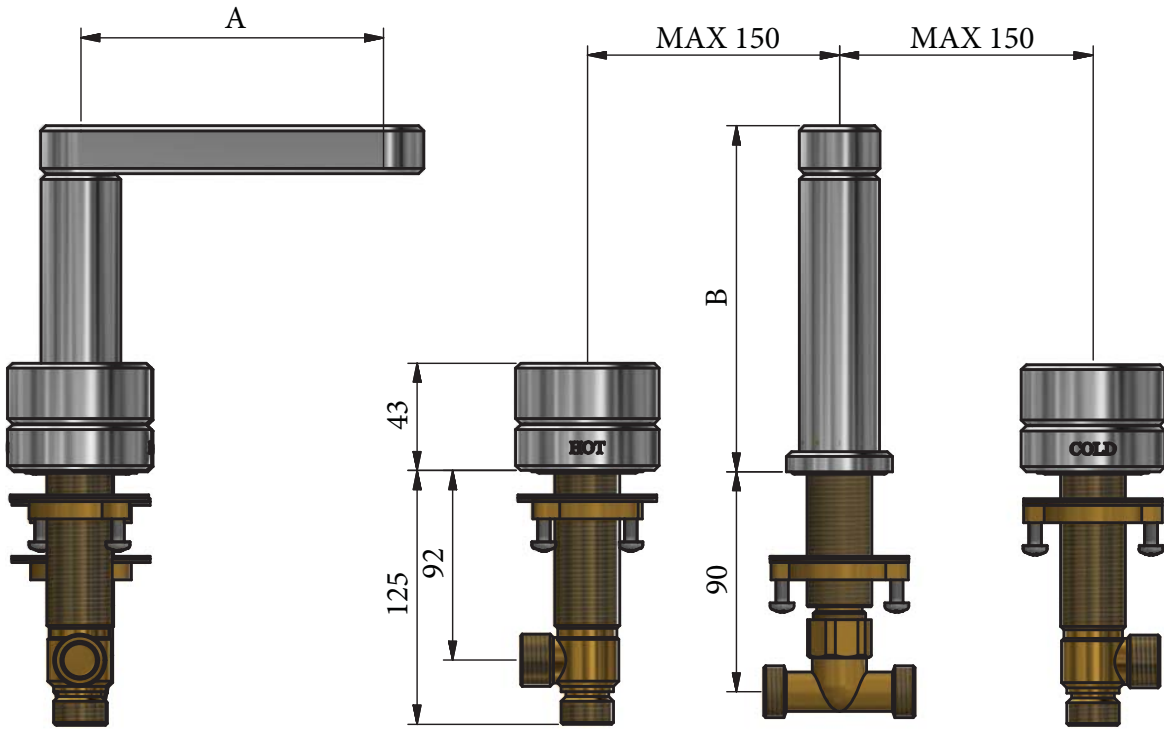

SWADLING

BRASSWARE

Enginner Deck Mount 3 Hole Bath Mixer Installation Instructions

	STANDARD (SPOUT LENGTH)	LONG (SPOUT LENGTH)
STANDARD	8760	8770
TALL	8780	8785

Before disposing of the carton and commencing installation, please check all parts against the parts list on back page. Please contact us immediately if any parts are missing or damaged.

Swadling Brassware, Churchward Road, Yate, Bristol, BS37 5PL
Telephone: 02392 255536 Email: tech@swadlingbrassware.co.uk

DIMENSIONS

SPOUT VARIANTS	
A	B
168mm (LONG)	237mm (TALL)
120mm (STANDARD)	137mm (STANDARD)

INSTALLATION

PARTS LIST

SEE SPOUT LENGTH TABLE

SPOUT LENGTH VARIANTS	
PART No.	LENGTH
SB0195	120mm (STANDARD)
SB0196	168mm (LONG)

SEE TUBE HEIGHT TABLE

TUBE HEIGHT VARIANTS	
PART No.	HEIGHT
SB0089	110mm (STANDARD)
SB0099	210mm (TALL)