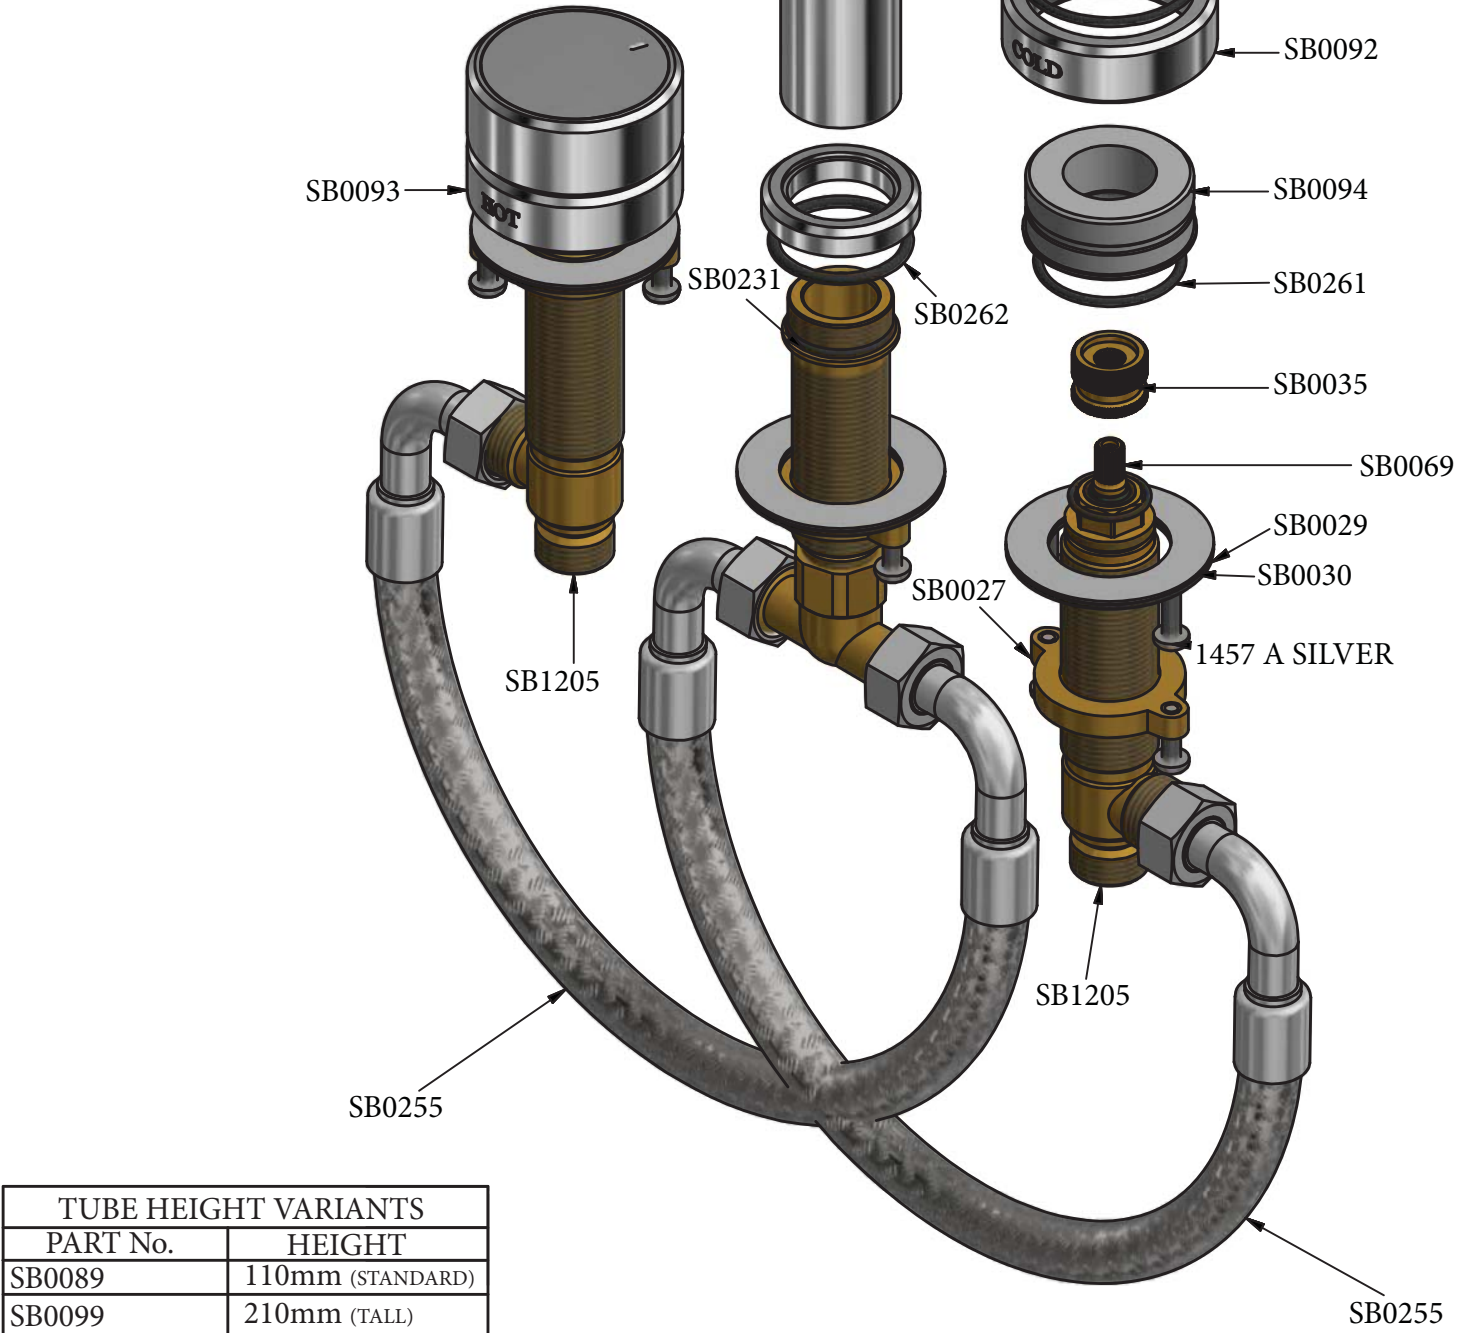

SWADLING

BRASSWARE

Enginner Deck Mount 3 Hole Bath Mixer Installation Instructions

	STANDARD (SPOUT LENGTH)	LONG (SPOUT LENGTH)
STANDARD	8760	8770
TALL	8780	8785

Before disposing of the carton and commencing installation, please check all parts against the parts list on back page. Please contact us immediately if any parts are missing or damaged.

Swadling Brassware, Churchward Road, Yate, Bristol, BS37 5PL
Telephone: 02392 255536 Email: tech@swadlingbrassware.co.uk

DIMENSIONS

SPOUT VARIANTS	
A	B
168mm (LONG)	237mm (TALL)
120mm (STANDARD)	137mm (STANDARD)

INSTALLATION

PARTS LIST

SEE SPOUT LENGTH TABLE

SPOUT LENGTH VARIANTS	
PART No.	LENGTH
SB0195	120mm (STANDARD)
SB0196	168mm (LONG)

SEE TUBE HEIGHT TABLE

TUBE HEIGHT VARIANTS	
PART No.	HEIGHT
SB0089	110mm (STANDARD)
SB0099	210mm (TALL)