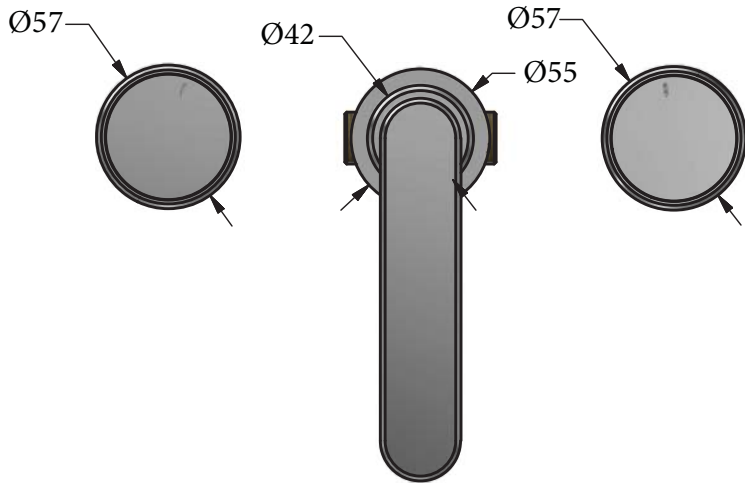

SWADLING

BRASSWARE

Enginner Deck Mount 3 Hole Bath Mixer Installation Instructions

	STANDARD (SPOUT LENGTH)	LONG (SPOUT LENGTH)
STANDARD	8760	8770
TALL	8780	8785

Before disposing of the carton and commencing installation, please check all parts against the parts list on back page. Please contact us immediately if any parts are missing or damaged.

Swadling Brassware, Churchward Road, Yate, Bristol, BS37 5PL
Telephone: 02392 255536 Email: tech@swadlingbrassware.co.uk

DIMENSIONS

SPOUT VARIANTS	
A	B
168mm (LONG)	237mm (TALL)
120mm (STANDARD)	137mm (STANDARD)

INSTALLATION

PARTS LIST

SEE SPOUT LENGTH TABLE

SPOUT LENGTH VARIANTS	
PART No.	LENGTH
SB0195	120mm (STANDARD)
SB0196	168mm (LONG)

SEE TUBE HEIGHT TABLE

TUBE HEIGHT VARIANTS	
PART No.	HEIGHT
SB0089	110mm (STANDARD)
SB0099	210mm (TALL)