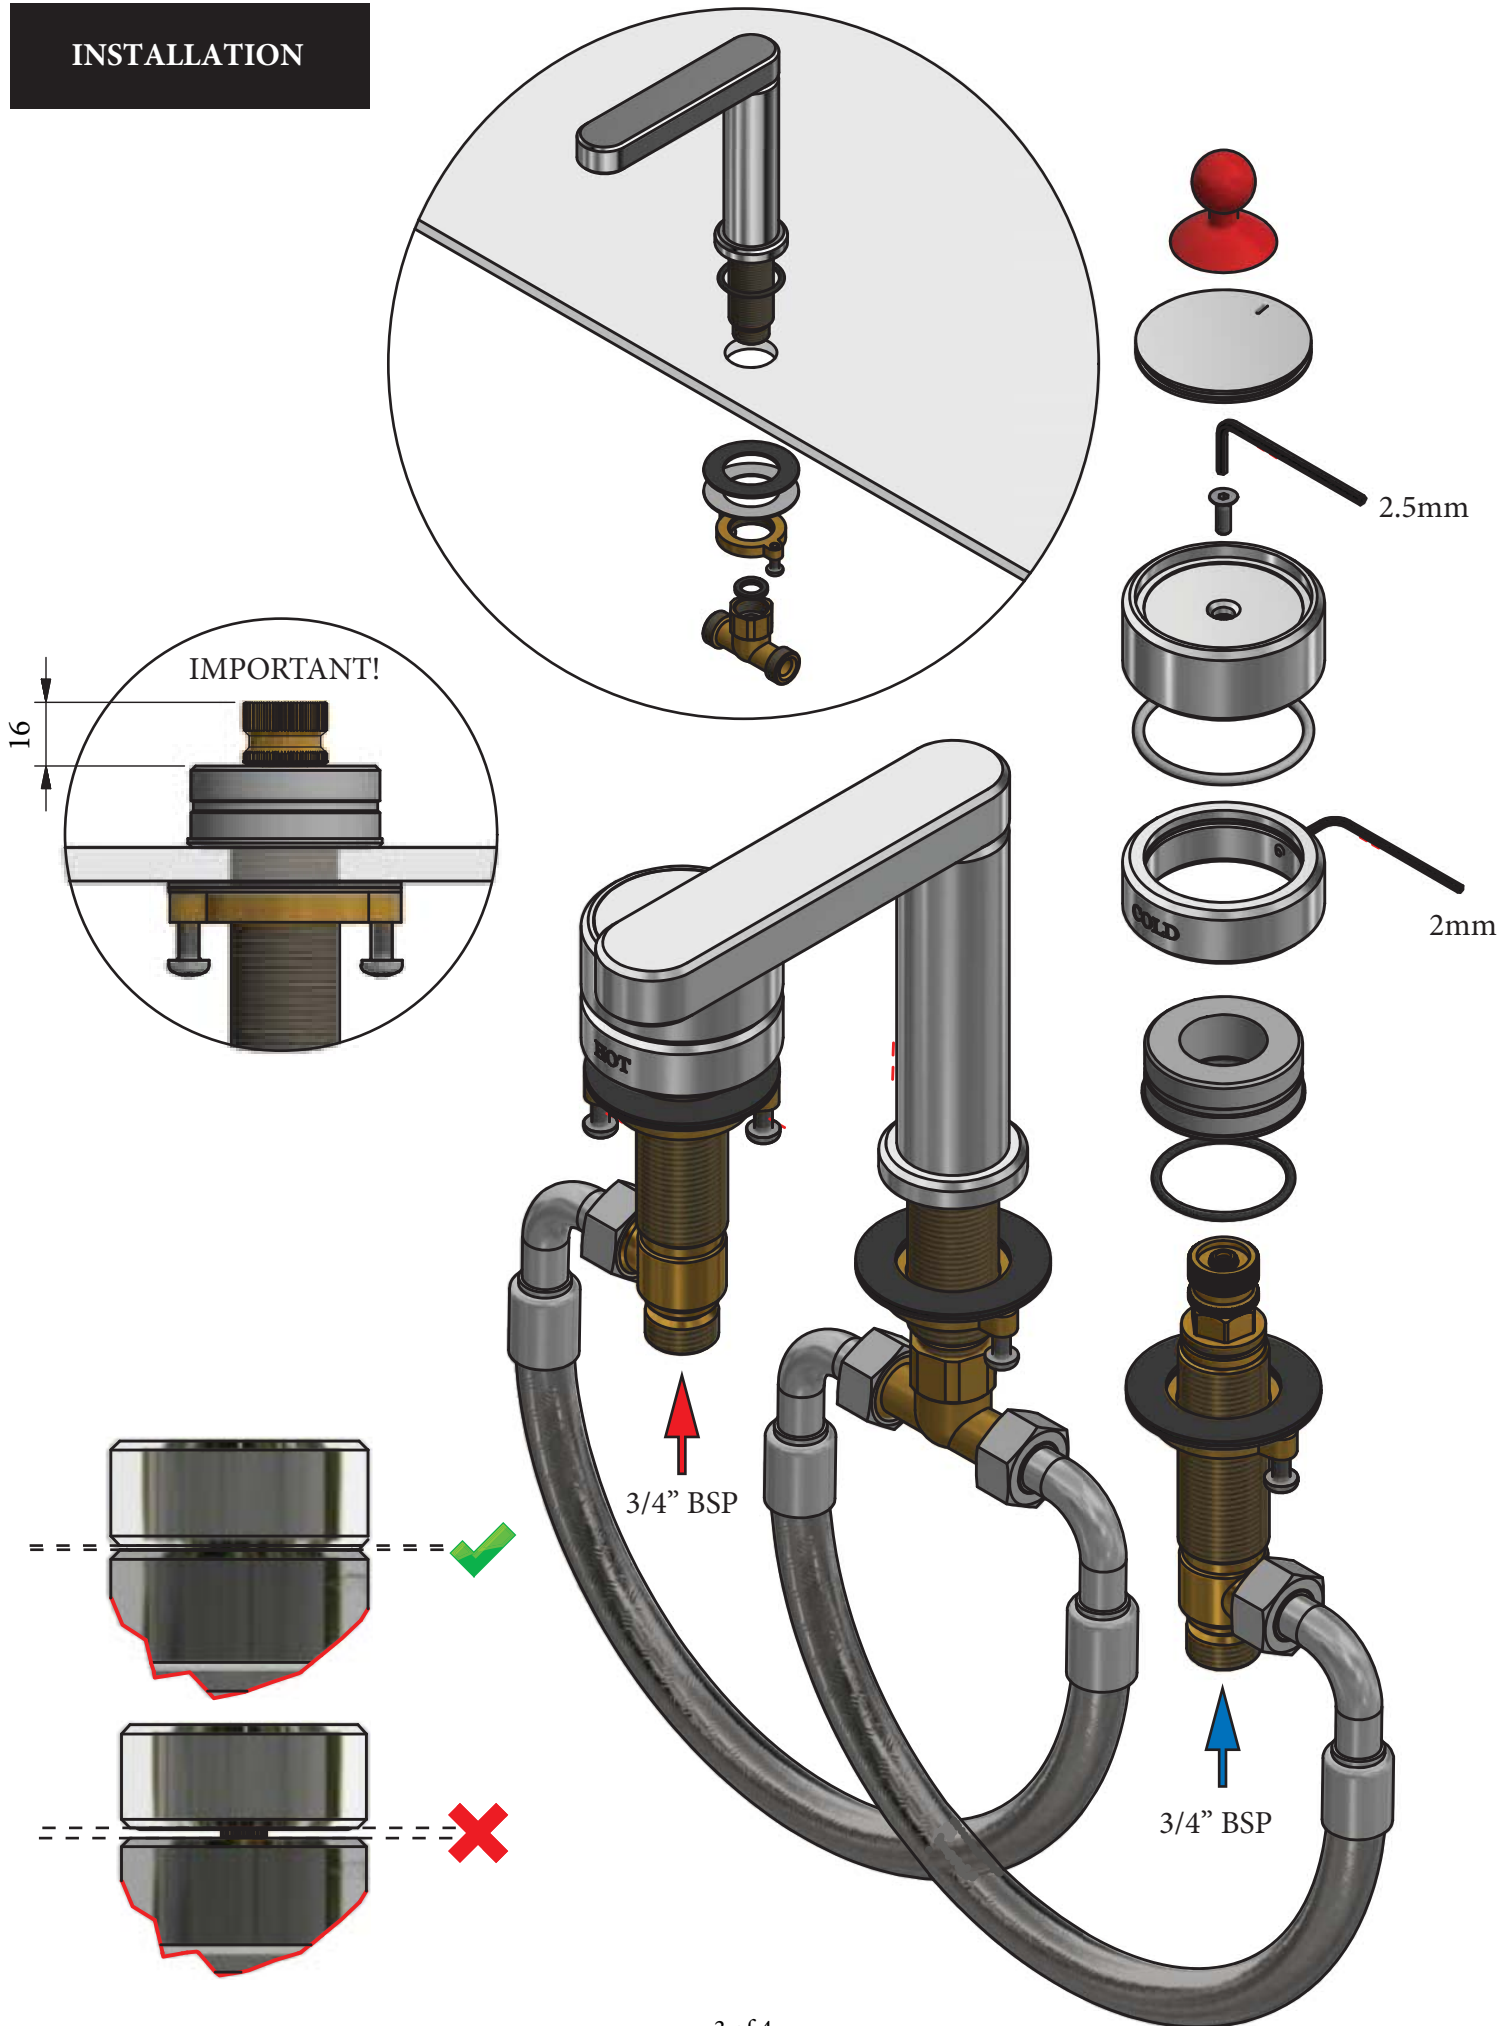

SWADLING

BRASSWARE

Enginner Deck Mount 3 Hole Bath Mixer Installation Instructions

	STANDARD (SPOUT LENGTH)	LONG (SPOUT LENGTH)
STANDARD	8760	8770
TALL	8780	8785

Before disposing of the carton and commencing installation, please check all parts against the parts list on back page. Please contact us immediately if any parts are missing or damaged.

Swadling Brassware, Churchward Road, Yate, Bristol, BS37 5PL
Telephone: 02392 255536 Email: tech@swadlingbrassware.co.uk

DIMENSIONS

SPOUT VARIANTS	
A	B
168mm (LONG)	237mm (TALL)
120mm (STANDARD)	137mm (STANDARD)

INSTALLATION

PARTS LIST

SEE SPOUT LENGTH TABLE

SPOUT LENGTH VARIANTS	
PART No.	LENGTH
SB0195	120mm (STANDARD)
SB0196	168mm (LONG)

SEE TUBE HEIGHT TABLE

TUBE HEIGHT VARIANTS	
PART No.	HEIGHT
SB0089	110mm (STANDARD)
SB0099	210mm (TALL)