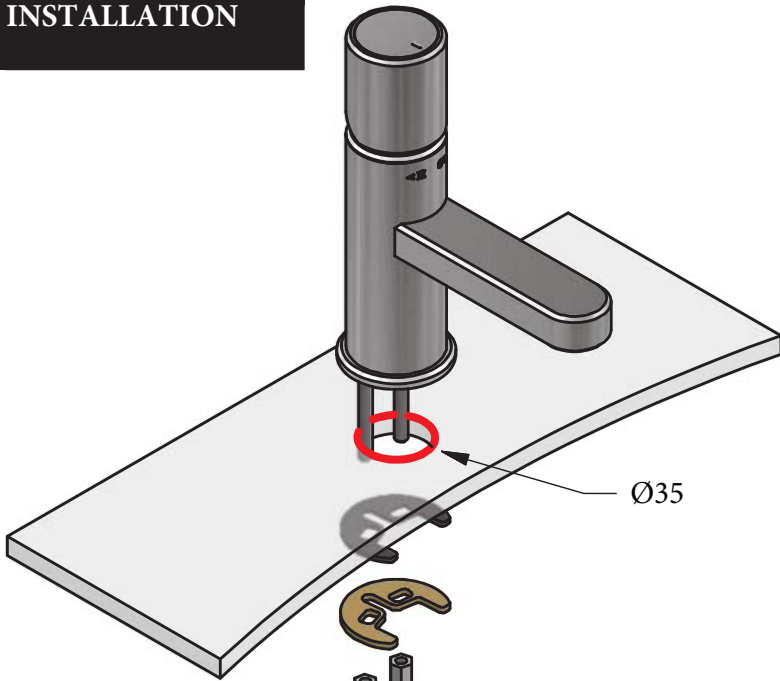

SWADLING

BRASSWARE

Engineer Mono / Mono Bidet Tap Installation Instructions

8920

8930

Before disposing of the carton and commencing installation, please check all parts against the parts list on back page. Please contact us immediately if any parts are missing or damaged.

Swadling Brassware, Churchward Road, Yate, Bristol, BS37 5PL
Telephone: 02392 255536 Email: tech@swadlingbrassware.co.uk

DIMENSIONS

Mono Tap

Mono Bidet Tap

Hot/Cold Hose

Hot/Cold Hose

INSTALLATION

PARTS LIST