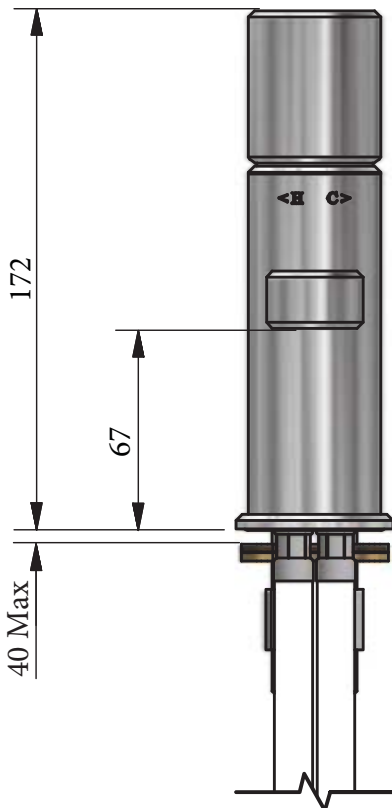

SWADLING

BRASSWARE

Engineer Mono / Mono Bidet Tap Installation Instructions

8920

8930

Before disposing of the carton and commencing installation, please check all parts against the parts list on back page. Please contact us immediately if any parts are missing or damaged.

Swadling Brassware, Churchward Road, Yate, Bristol, BS37 5PL
Telephone: 02392 255536 Email: tech@swadlingbrassware.co.uk

DIMENSIONS

Mono Tap

Mono Bidet Tap

Hot/Cold Hose

Hot/Cold Hose

INSTALLATION

PARTS LIST