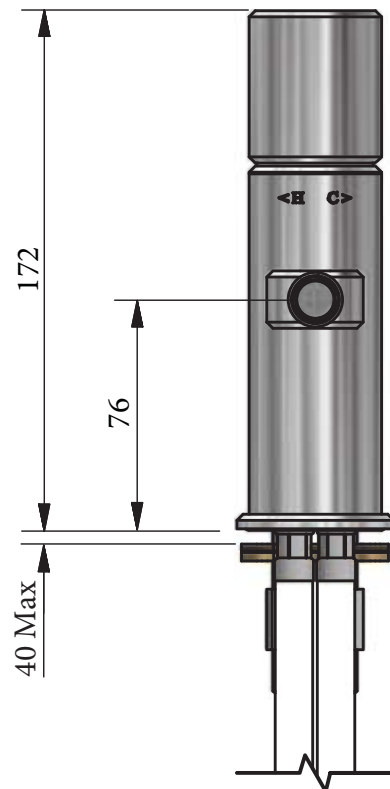

SWADLING

BRASSWARE

Engineer Mono / Mono Bidet Tap Installation Instructions

8920

8930

Before disposing of the carton and commencing installation, please check all parts against the parts list on back page. Please contact us immediately if any parts are missing or damaged.

Swadling Brassware, Churchward Road, Yate, Bristol, BS37 5PL
Telephone: 02392 255536 Email: tech@swadlingbrassware.co.uk

DIMENSIONS

Mono Tap

Mono Bidet Tap

Hot/Cold Hose

Hot/Cold Hose

INSTALLATION

PARTS LIST