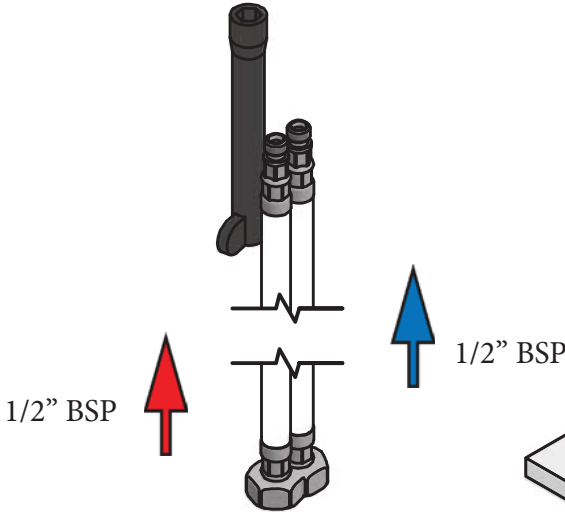

SWADLING

BRASSWARE

Engineer Mono / Mono Bidet Tap Installation Instructions

8920

8930

Before disposing of the carton and commencing installation, please check all parts against the parts list on back page. Please contact us immediately if any parts are missing or damaged.

Swadling Brassware, Churchward Road, Yate, Bristol, BS37 5PL
Telephone: 02392 255536 Email: tech@swadlingbrassware.co.uk

DIMENSIONS

Mono Tap

Mono Bidet Tap

Hot/Cold Hose

Hot/Cold Hose

INSTALLATION

PARTS LIST