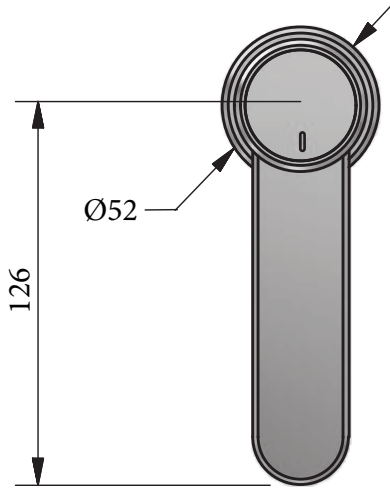

SWADLING

BRASSWARE

Engineer Mono / Mono Bidet Tap Installation Instructions

8920

8930

Before disposing of the carton and commencing installation, please check all parts against the parts list on back page. Please contact us immediately if any parts are missing or damaged.

Swadling Brassware, Churchward Road, Yate, Bristol, BS37 5PL
Telephone: 02392 255536 Email: tech@swadlingbrassware.co.uk

DIMENSIONS

Mono Tap

Mono Bidet Tap

Hot/Cold Hose

Hot/Cold Hose

INSTALLATION

PARTS LIST