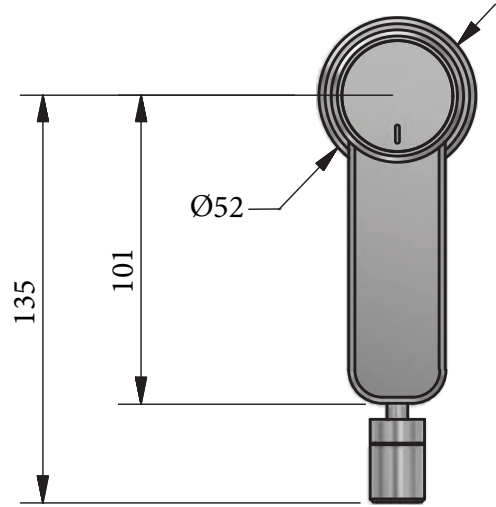

SWADLING

BRASSWARE

Engineer Mono / Mono Bidet Tap Installation Instructions

8920

8930

Before disposing of the carton and commencing installation, please check all parts against the parts list on back page. Please contact us immediately if any parts are missing or damaged.

Swadling Brassware, Churchward Road, Yate, Bristol, BS37 5PL
Telephone: 02392 255536 Email: tech@swadlingbrassware.co.uk

DIMENSIONS

Mono Tap

Mono Bidet Tap

Hot/Cold Hose

Hot/Cold Hose

INSTALLATION

PARTS LIST