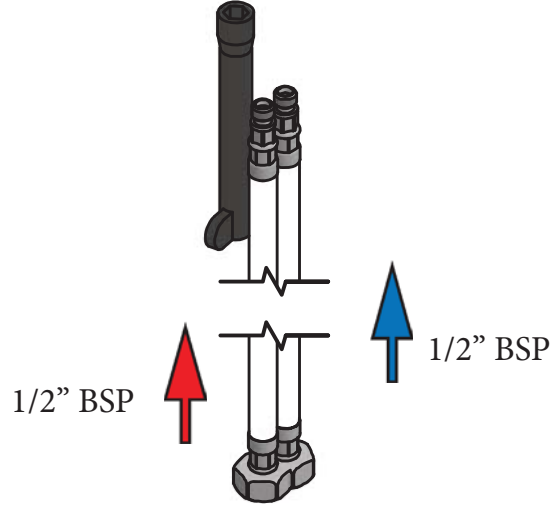

SWADLING

BRASSWARE

Engineer Mono / Mono Bidet Tap Installation Instructions

8920

8930

Before disposing of the carton and commencing installation, please check all parts against the parts list on back page. Please contact us immediately if any parts are missing or damaged.

Swadling Brassware, Churchward Road, Yate, Bristol, BS37 5PL
Telephone: 02392 255536 Email: tech@swadlingbrassware.co.uk

DIMENSIONS

Mono Tap

Mono Bidet Tap

Hot/Cold Hose

Hot/Cold Hose

INSTALLATION

PARTS LIST