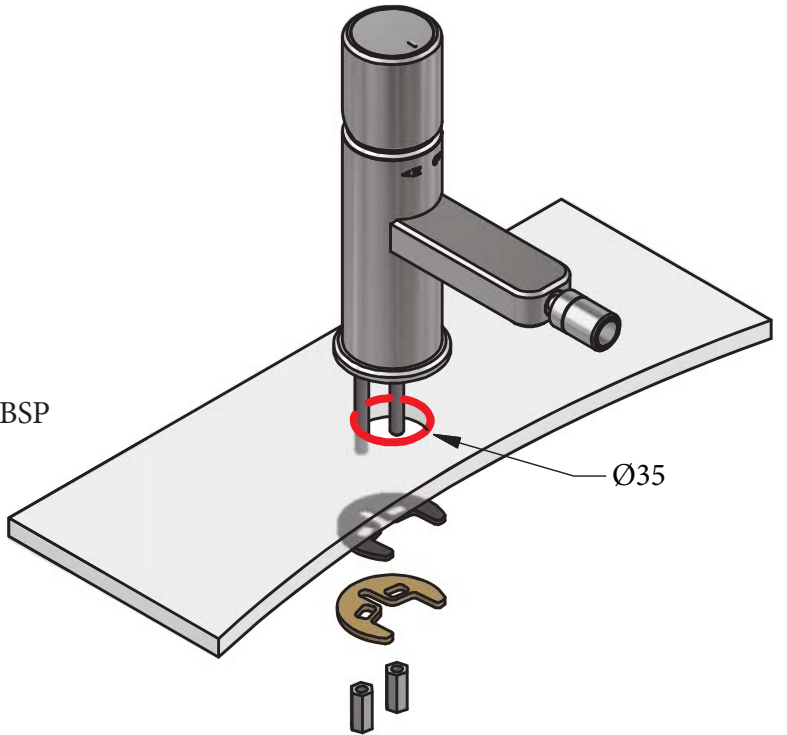

SWADLING

BRASSWARE

Engineer Mono / Mono Bidet Tap Installation Instructions

8920

8930

Before disposing of the carton and commencing installation, please check all parts against the parts list on back page. Please contact us immediately if any parts are missing or damaged.

Swadling Brassware, Churchward Road, Yate, Bristol, BS37 5PL
Telephone: 02392 255536 Email: tech@swadlingbrassware.co.uk

DIMENSIONS

Mono Tap

Mono Bidet Tap

Hot/Cold Hose

Hot/Cold Hose

INSTALLATION

PARTS LIST